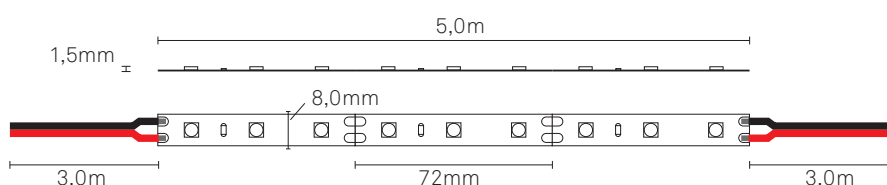

● highline strip pro P

1

h highline	LED 11W/m	24V	Ra 80	6800 lm/5m	IP20	DIM
				2700K 3000K 4000K	CE	

Product numbers

highline strip pro P

2700K

851 076

3000K