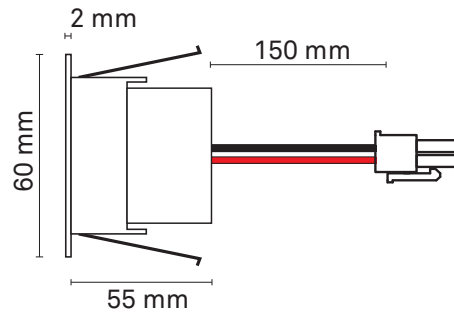

highline power spot

1

h highline	LED 6W	Ra 90	500 lumen	500mA	 -20°C ... +50°C	
DIM	IP44	 20°-50°	 54 mm	2700K 3000K 4000K	1 LED /2m ² 2 LED /2m ²	CE

Sähkönumerot

highline power spot

3000K
4000K

41 280 39
41 280 43