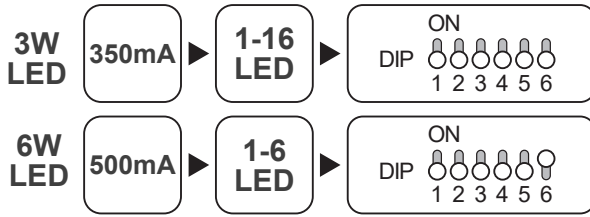

highline maxi dim

3W	6W	350mA - 500mA	IP20		
DIP	1-10V DIM	SW DIM	SYNC	DALI	CE

CONNECTION

1-10V DIM

PUSH DIM

DIMMING

PUSH DIM

1-10V DIM