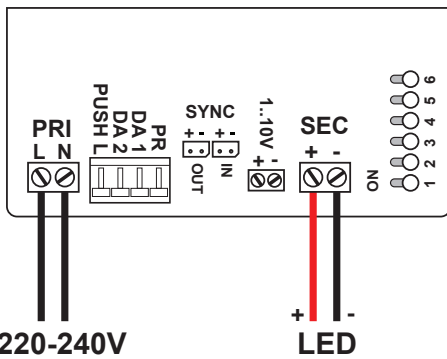

highline maxi dim

3W	6W	350mA - 500mA	IP20		
DIP	1-10V DIM	SW DIM	SYNC	DALI	CE

CONNECTION

1-10V DIM

PUSH DIM

DIMMING

PUSH DIM

1-10V DIM