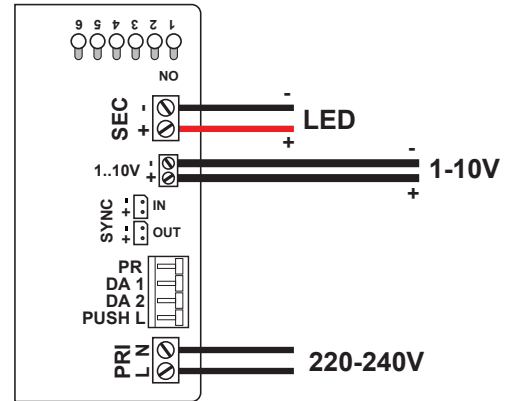

highline maxi dim

3W	6W	350mA - 500mA	IP20		
DIP	1-10V DIM	SW DIM	SYNC	DALI	CE

CONNECTION

1-10V DIM

PUSH DIM

DIMMING

PUSH DIM

1-10V DIM