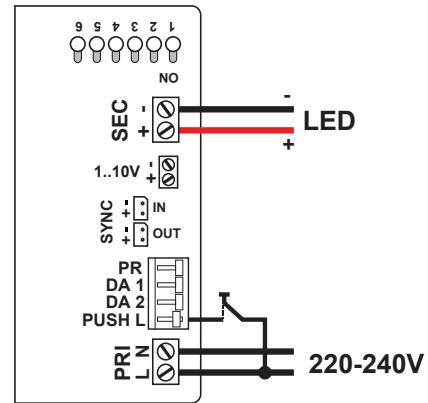

highline maxi dim

3W	6W	350mA - 500mA	IP20		
DIP	1-10V DIM	SW DIM	SYNC	DALI	CE

CONNECTION

1-10V DIM

PUSH DIM

DIMMING

PUSH DIM

1-10V DIM