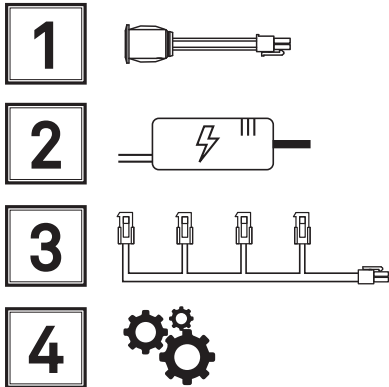

highline maxi dim

3W	6W	350mA - 500mA	IP20		
DIP	1-10V DIM	SW DIM	SYNC	DALI	CE

CONNECTION

1-10V DIM

PUSH DIM

DIMMING

PUSH DIM

1-10V DIM