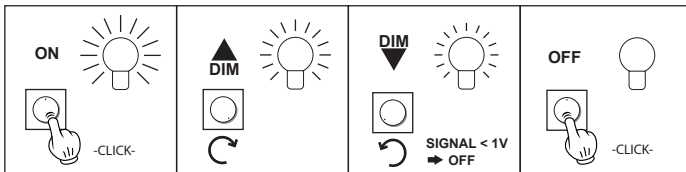

highline maxi dim

3W	6W	350mA - 500mA	IP20		
DIP	1-10V DIM	SW DIM	SYNC	DALI	CE

CONNECTION

1-10V DIM

PUSH DIM

DIMMING

PUSH DIM

1-10V DIM