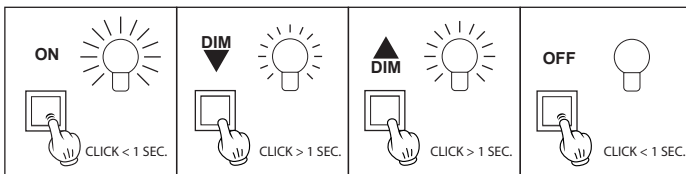

highline maxi dim

3W	6W	350mA - 500mA	IP20		
DIP	1-10V DIM	SW DIM	SYNC	DALI	CE

CONNECTION

1-10V DIM

PUSH DIM

DIMMING

PUSH DIM

1-10V DIM