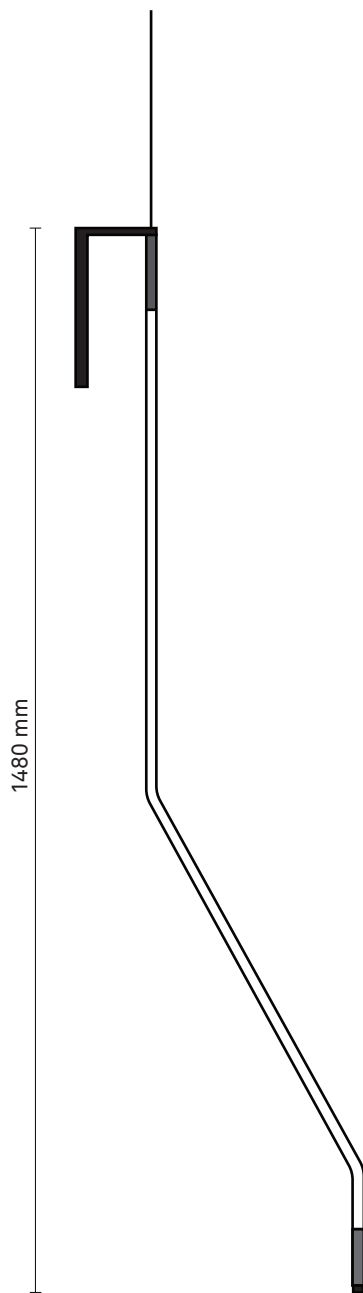

ELBOW

Design Timo Salli

D Design	LED	3W	350mA		IP20	DMX	DALI
2700K 3000K 4000K	SW DIM	1-10V DIM	CE				
 GLASS							