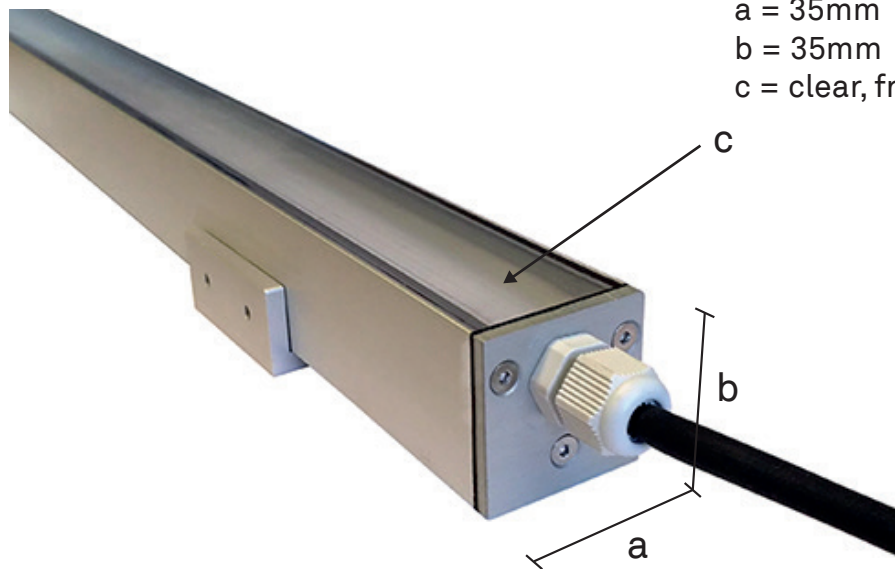

KL 35x35 IP65

a = 35mm
 b = 35mm
 c = clear, frost, opal

3W LED	IP65	12V 24V	2700K 3000K 4000K	max. 4 m	35x35 mm
					CE
ALUMINUM	RAL 9005	RAL 9016			