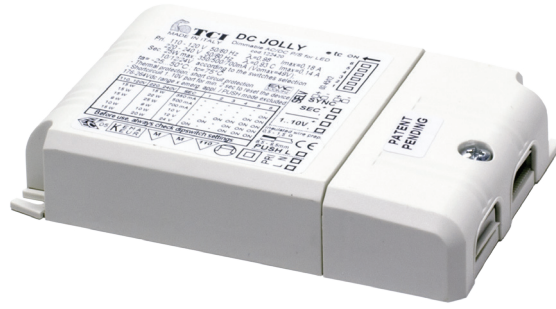

highline dim

3W	6W	350mA - 500mA	IP20		
DIP	1-10V DIM	SW DIM	SYNC		

3W LED	▶	350mA	▶	3 - 12 LED	▶	
6W LED	▶	500mA	▶	1 - 4 LED	▶	

- 1
- 2
- 3
- 4

1 2 3 1 2 3

CONNECTION

1-10V DIM

PUSH DIM