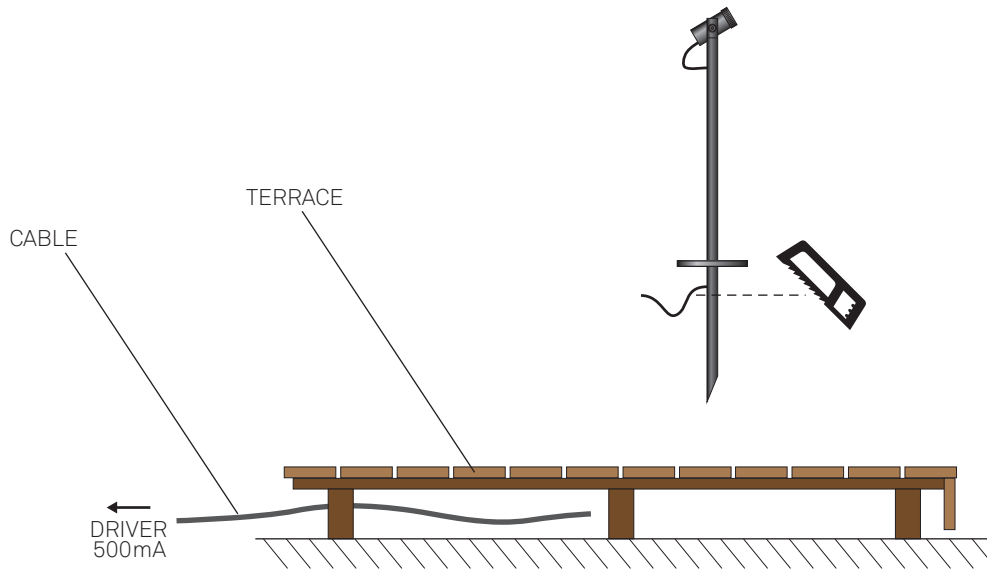

POWER FOCUS STEM

TERRACE INSTRUCTIONS

LED 6W	Ra 90	3 SDCM	500 lumen	500mA	-20°C ... +50°C	
DIM	IP65		2700K 3000K 4000K			CE

CONNECTING LED

CONNECTING 2-6 LEDS

1.

2.

3.