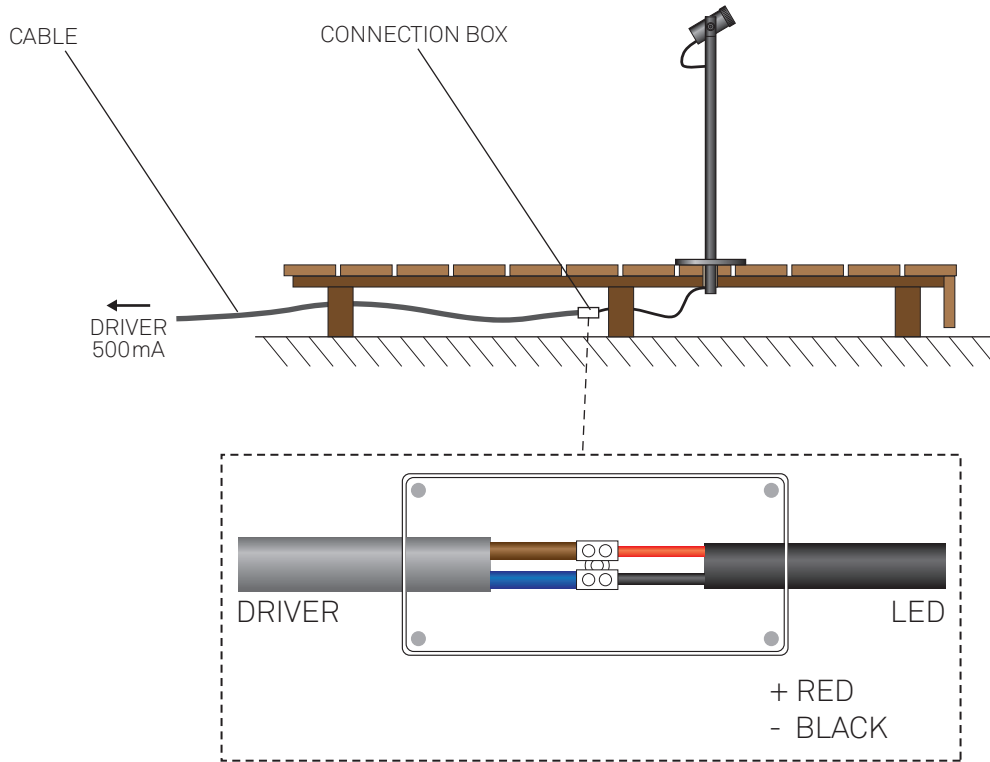

POWER FOCUS STEM

TERRACE INSTRUCTIONS

LED 6W	Ra 90	3 SDCM	500 lumen	500mA	-20°C ... +50°C	
DIM	IP65		2700K 3000K 4000K			CE

CONNECTING LED

CONNECTING 2-6 LEDS

1.

2.

3.