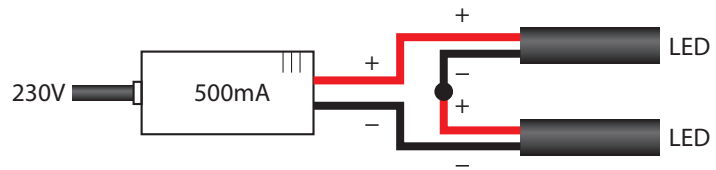

POWER FOCUS STEM

TERRACE INSTRUCTIONS

LED 6W	Ra 90	3 SDCM	500 lumen	500mA	-20°C ... +50°C	
DIM	IP65		2700K 3000K 4000K			CE

CONNECTING LED

CONNECTING 2-6 LEDS

1.

2.

3.