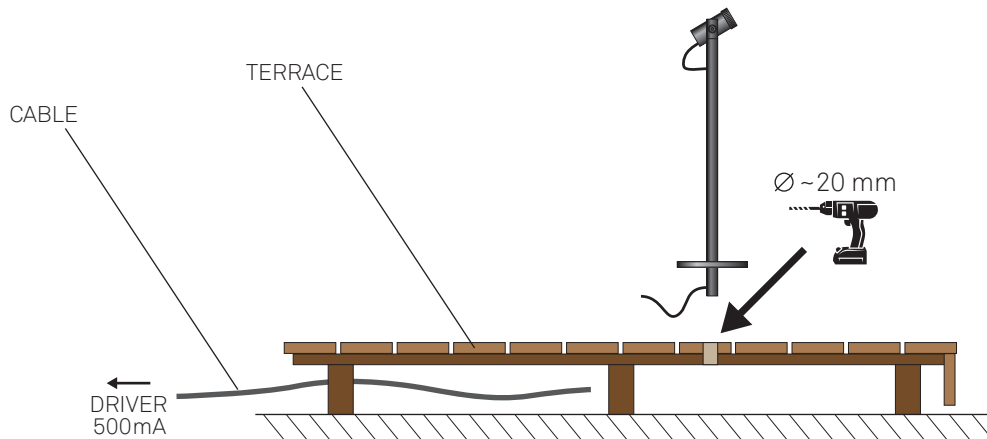

POWER FOCUS STEM

TERRACE INSTRUCTIONS

LED 6W	Ra 90	3 SDCM	500 lumen	500mA	-20°C ... +50°C	
DIM	IP65		2700K 3000K 4000K			CE

CONNECTING LED

CONNECTING 2-6 LEDS

1.

2.

3.