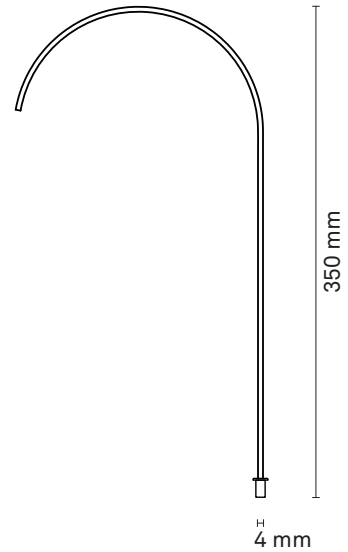

LIGHT WARE

Design Ateljé Sotamaa

OPTIONS (WHEN ORDERED WITH DRIVER): DALI / DMX / TRIAC / 1-10V / SW

Sähkönumerot

E-Nummer

Product numbers

LIGHT WARE / CHARGE 2700K
3000K
4000K

1000 1476
1000 0785
1000 1478