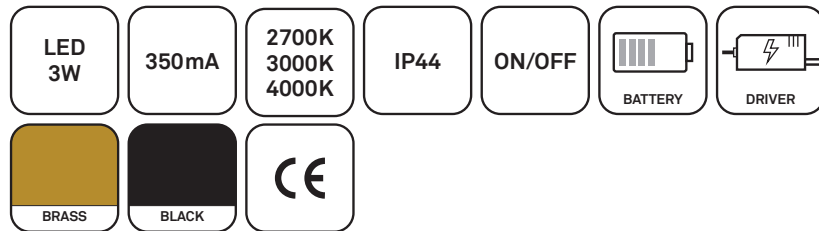

LIGHT WARE

Design Ateljé Sotamaa

OPTIONS (WHEN ORDERED WITH DRIVER): DALI / DMX / TRIAC / 1-10V / SW

Sähkönumerot

E-Nummer

Product numbers

LIGHT WARE / CHARGE 2700K
3000K
4000K

1000 1476
1000 0785
1000 1478