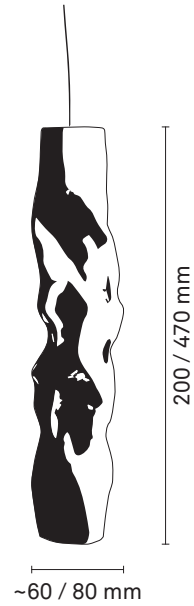

ROUTA

Design Martin Bergström

OPTIONS: DALI / DMX / TRIAC / 1-10V / SW

		 Sähkönumerot	 E-Nummer	 Product numbers
ROUTA ALUMINUM SMALL		2700K		1000 1859
		3000K		1000 1860
		4000K		1000 1861
ROUTA ALUMINUM BIG		2700K		1000 1868
		3000K		1000 1869
		4000K		1000 1870
ROUTA BLACK SMALL		2700K		1000 1853
		3000K		1000 1854
		4000K		1000 1855
ROUTA BLACK BIG		2700K		1000 1862
		3000K		1000 1863
		4000K		1000 1864
ROUTA RED SMALL		2700K		1000 1856
		3000K		1000 1857
		4000K		1000 1858
ROUTA RED BIG		2700K		1000 1865
		3000K		1000 1866
		4000K		1000 1867