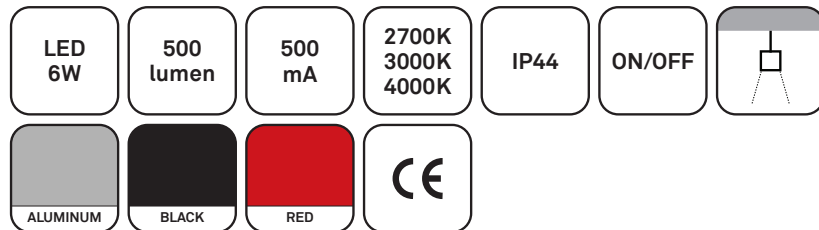

ROUTA

Design Martin Bergström

OPTIONS: DALI / DMX / TRIAC / 1-10V / SW

		 Sähkönumerot	 E-Nummer	 Product numbers
ROUTA ALUMINUM SMALL		2700K		1000 1859
		3000K		1000 1860
		4000K		1000 1861
ROUTA ALUMINUM BIG		2700K		1000 1868
		3000K		1000 1869
		4000K		1000 1870
ROUTA BLACK SMALL		2700K		1000 1853
		3000K		1000 1854
		4000K		1000 1855
ROUTA BLACK BIG		2700K		1000 1862
		3000K		1000 1863
		4000K		1000 1864
ROUTA RED SMALL		2700K		1000 1856
		3000K		1000 1857
		4000K		1000 1858
ROUTA RED BIG		2700K		1000 1865
		3000K		1000 1866
		4000K		1000 1867