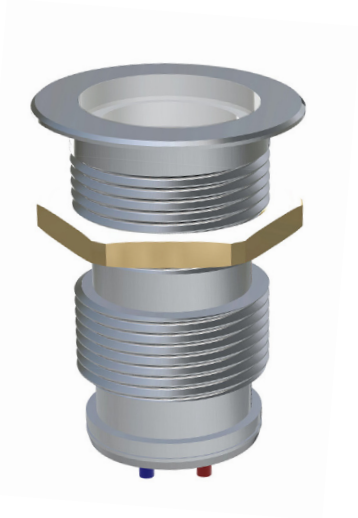

# saas blaze floor

INSTRUCTIONS

1

LED 3W	Ra 90	2 SDCM	200 lumen	900 mA	 -20 °C ... +50 °C	 DIM	
IP67	 16°	 25 mm	2200K 2700K 3000K 4000K	ALUMINIUM	BLACK	L90B10 50 000h	CE

1

Ø 25 mm

Drill 25 mm holes for the led-lights.