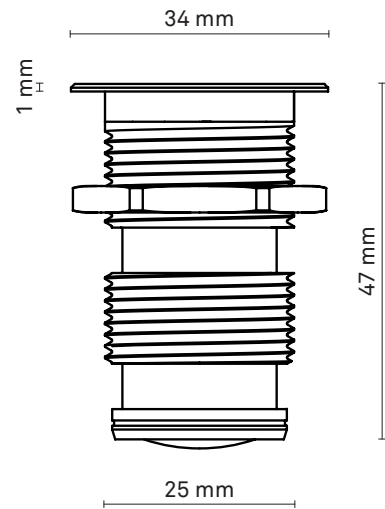

# saas blaze floor

INSTRUCTIONS

1

LED 3W	Ra 90	2 SDCM	200 lumen	900 mA	 -20 °C ... +50 °C	 DIM	
IP67	 16°	 25 mm	2200K 2700K 3000K 4000K	ALUMINIUM	BLACK	L90B10 50 000h	CE

1

Ø 25 mm

Drill 25 mm holes for the led-lights.

2A

2B

3