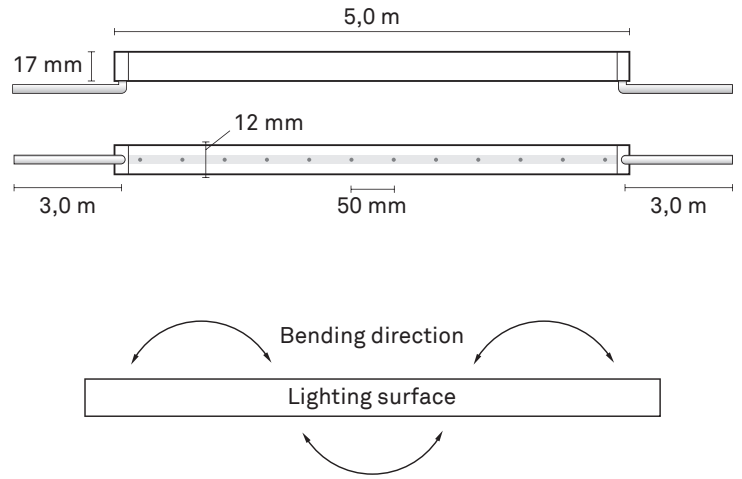

saas creative side view

1

LED 9,6W/m	24V	520 lm/m	Ra 85	3 SDCM	IP67	DIM	15 x BRACKET
-20°C ... +50°C		50 mm	L90B10 50 000h	5 YEARS WARRANTY	60 mm MIN. BEND DIAMETER		

Maximum 10 meter led strip/feed.
Maximalt 10 meter ledband/inmatning.
Enintään 10 metrin led-nauha/syöttö.

Sähkönumerot

saas creative side view 2700K
saas creative side view 3000K
saas creative side view 4000K
saas creative side view B
saas creative side view R

41 314 22
41 314 23
41 314 24
41 314 25
41 314 26