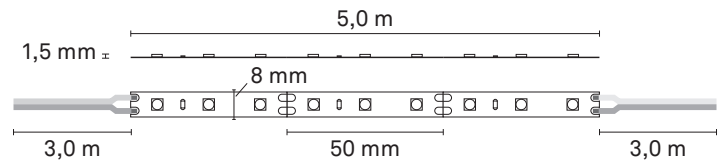

# saas strip pro P A++

1

160 led/m	LED 12W/m	24V	1660 lm/m	Ra 85	3 SDCM	IP20	DIM	
			L90B10 50 000h	5 YEARS WARRANTY	60 mm MIN. BEND DIAMETER			

Maximum 10 meter led strip/feed.  
Maximalt 10 meter ledband/inmatning.  
Enintään 10 metrin led-nauha/syöttö.

\* Led strip must be installed to heating profile  
\* Ljusband måste installera på profil  
\* Lednauha on asennettava jäähdytysprofiliiin

All saas led strips maintain exactly the same light color regardless of power (within the same product family).