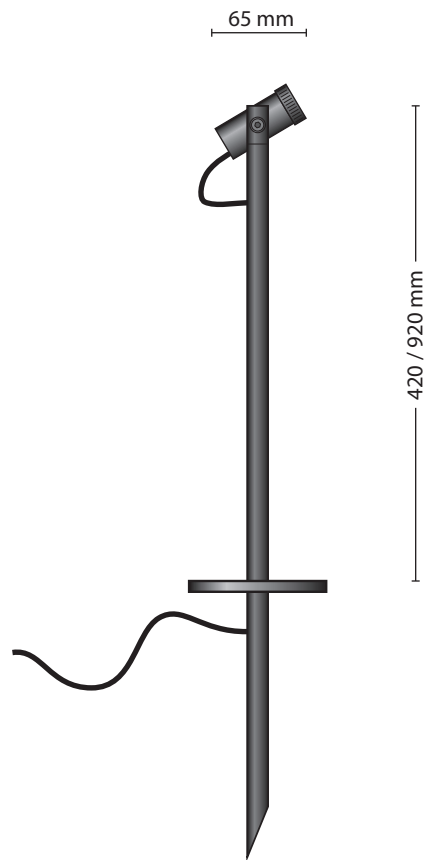

POWER FOCUS STEM

LED 6W	Ra 90	3 SDCM	500 lumen	500mA	 -20°C ... +50°C	
DIM	IP65		2700K 3000K 4000K	 180°	 360°	CE