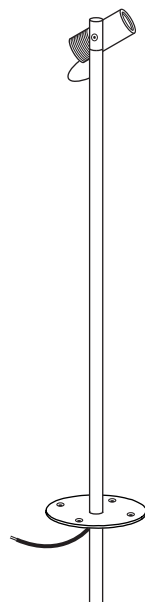

# saas power beam

GROUND SPIKE INSTRUCTIONS

Power focus stem light fixture with ground spike

Ground spike

LED 10W	Ra 90	3 SDCM	700 lumen	350 mA	IP65
DIM	DMX	DALI	 -20°C...+50°C		CE

1

Driver 500mA

Driver  
encapsulated