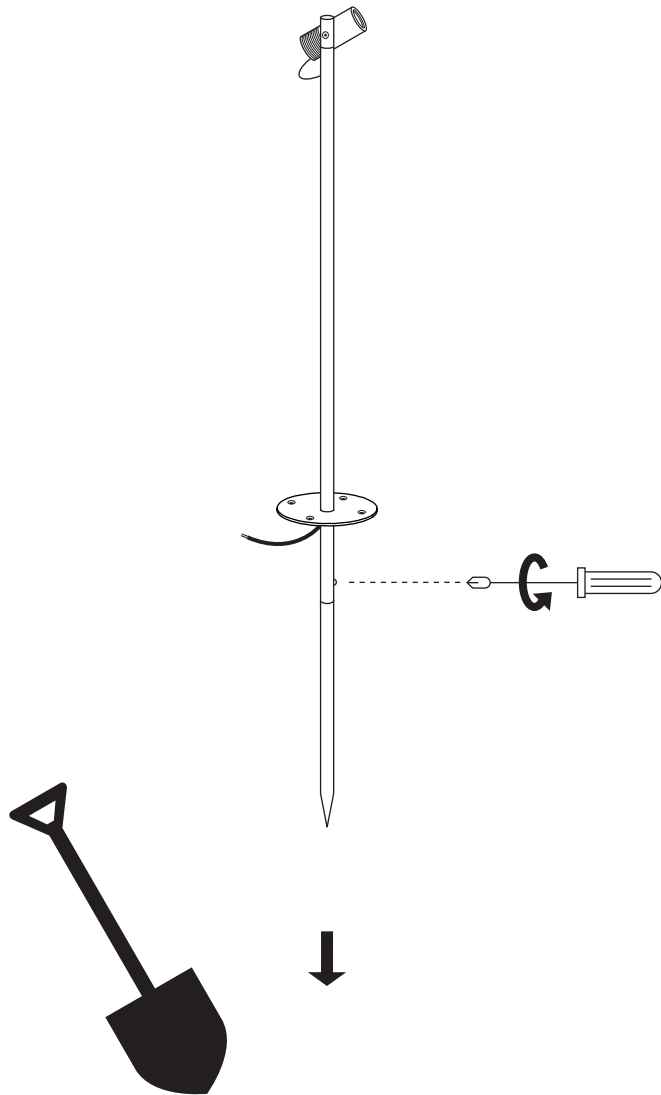

# saas power beam

GROUND SPIKE INSTRUCTIONS

Power focus stem light fixture with ground spike

Ground spike

LED 10W	Ra 90	3 SDCM	700 lumen	350 mA	IP65
DIM	DMX	DALI	 -20°C...+50°C		CE

1

Driver 500mA

Driver  
encapsulated