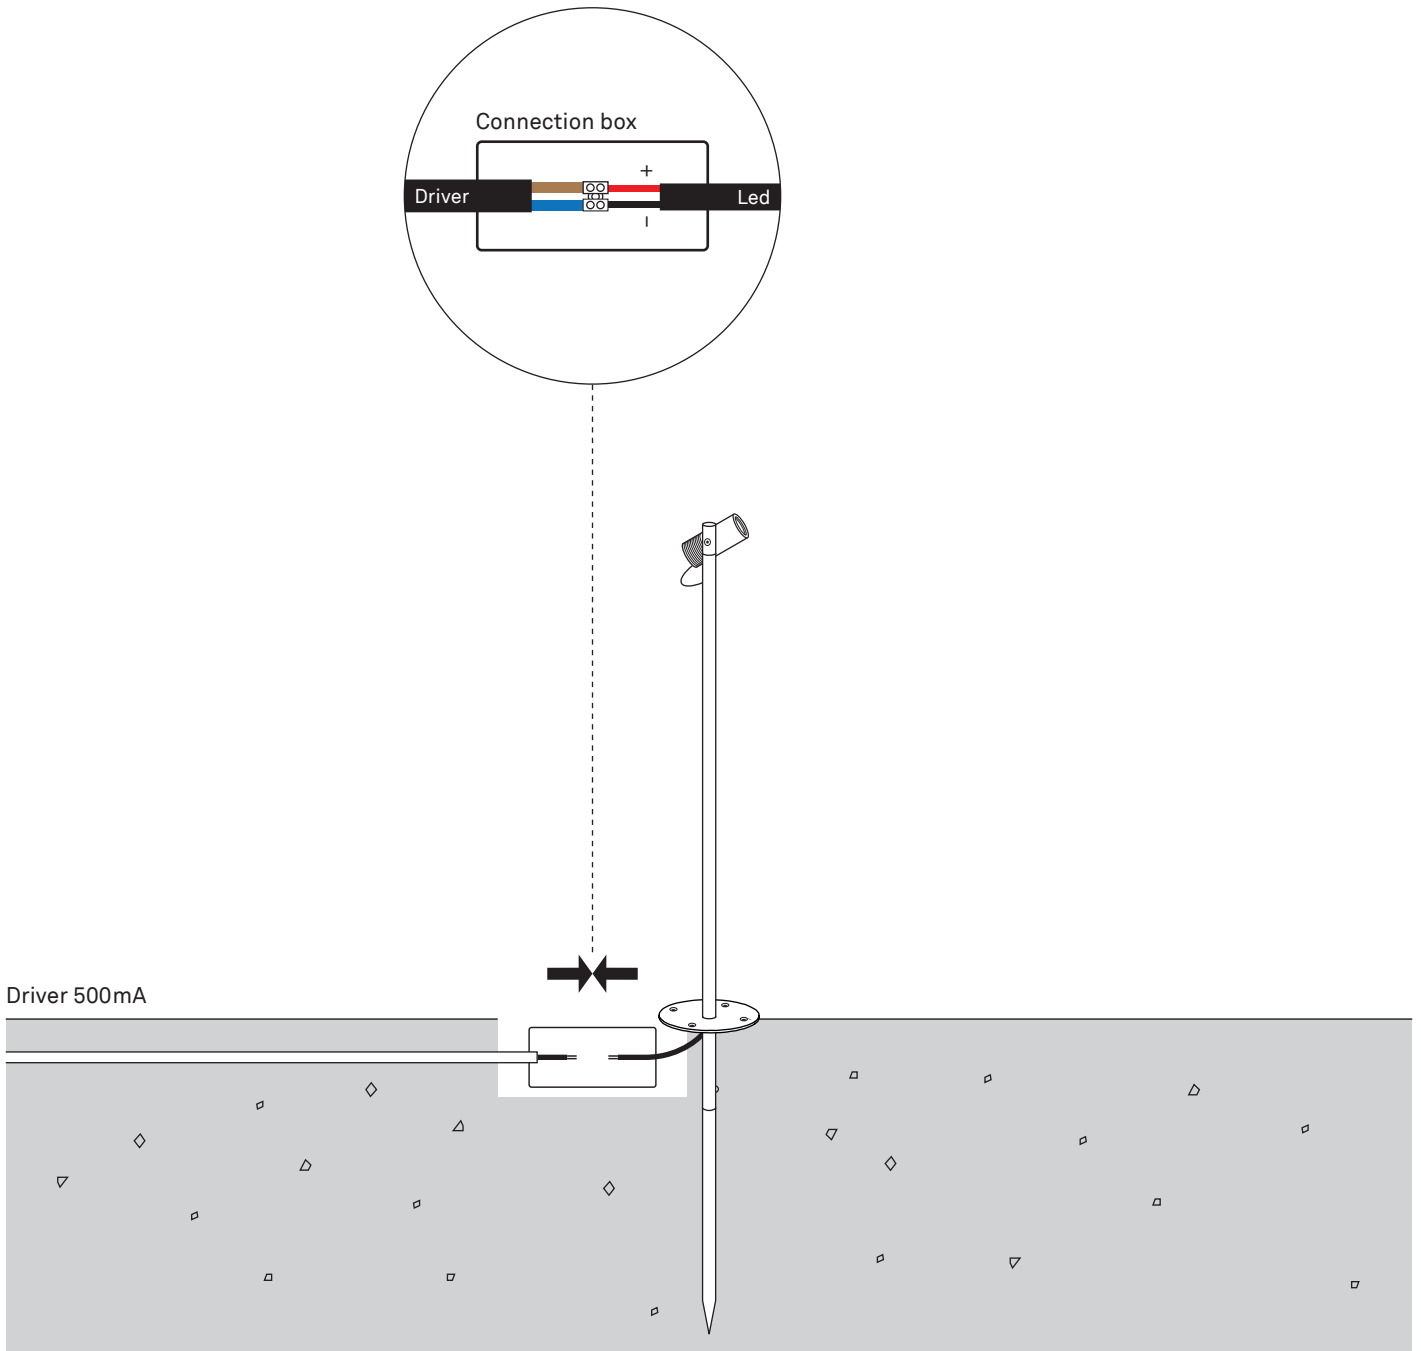

# saas power beam

GROUND SPIKE INSTRUCTIONS

Power focus stem light fixture with ground spike

Ground spike

LED 10W	Ra 90	3 SDCM	700 lumen	350 mA	IP65
DIM	DMX	DALI	 -20°C...+50°C		CE

1

Driver 500mA

Driver  
encapsulated