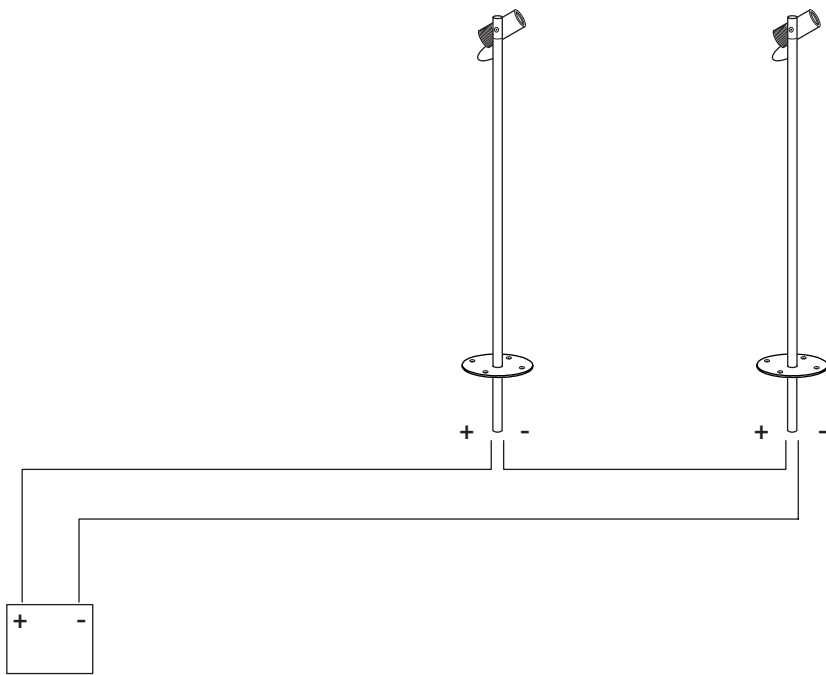

# saas power beam

GROUND SPIKE INSTRUCTIONS

Power focus stem light fixture with ground spike

Ground spike

LED 10W	Ra 90	3 SDCM	700 lumen	350 mA	IP65
DIM	DMX	DALI	 -20°C...+50°C		CE

1

Driver 500mA

Driver  
encapsulated