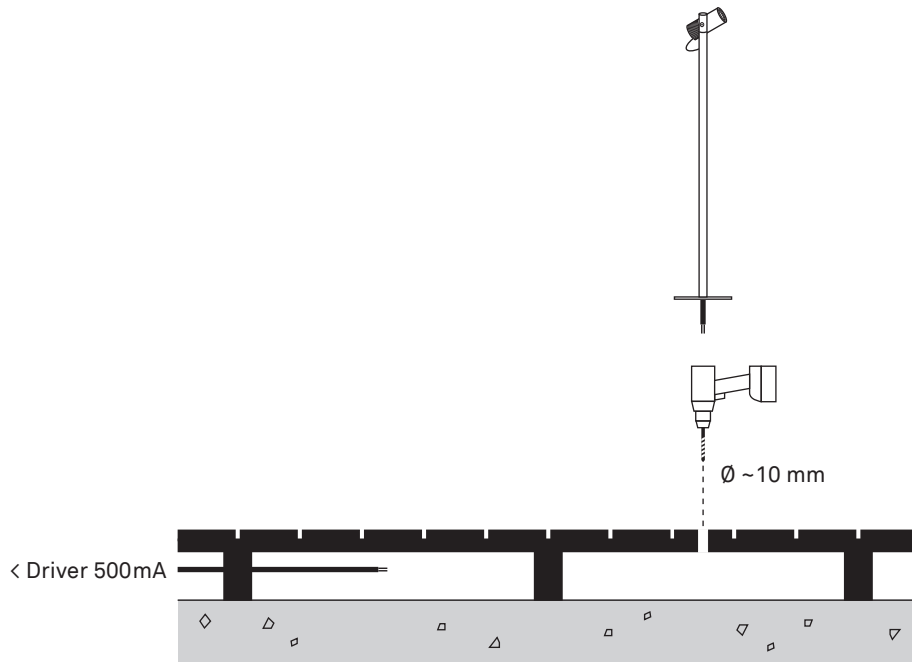

# saas power beam

TERRACE INSTRUCTIONS

LED 6W	Ra 90	3 SDCM	500 lumen	350 mA	IP65
DIM	DMX	DALI	 -20°C...+50°C		CE

1

2