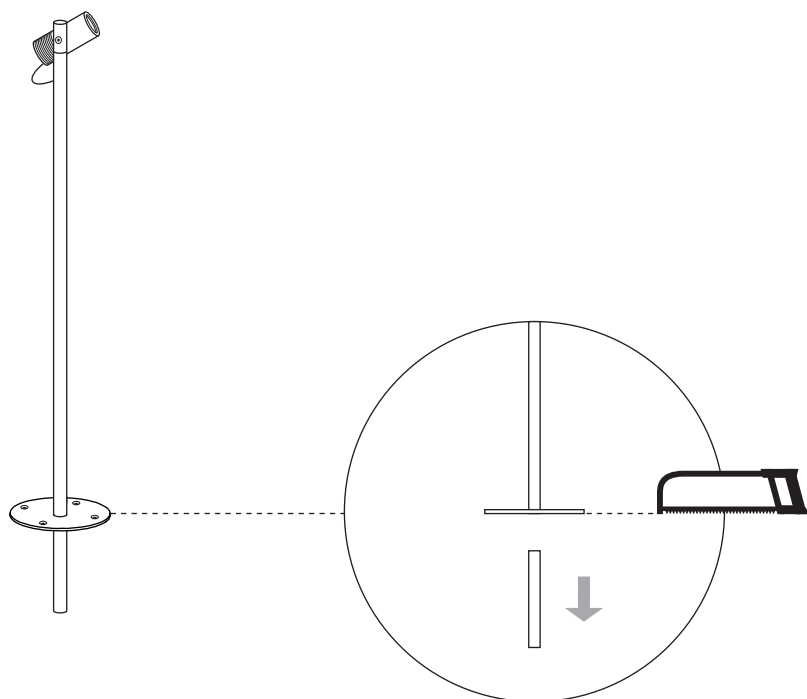

# saas power beam

TERRACE INSTRUCTIONS

LED 6W	Ra 90	3 SDCM	500 lumen	350 mA	IP65
DIM	DMX	DALI	 -20°C...+50°C		CE

1

2