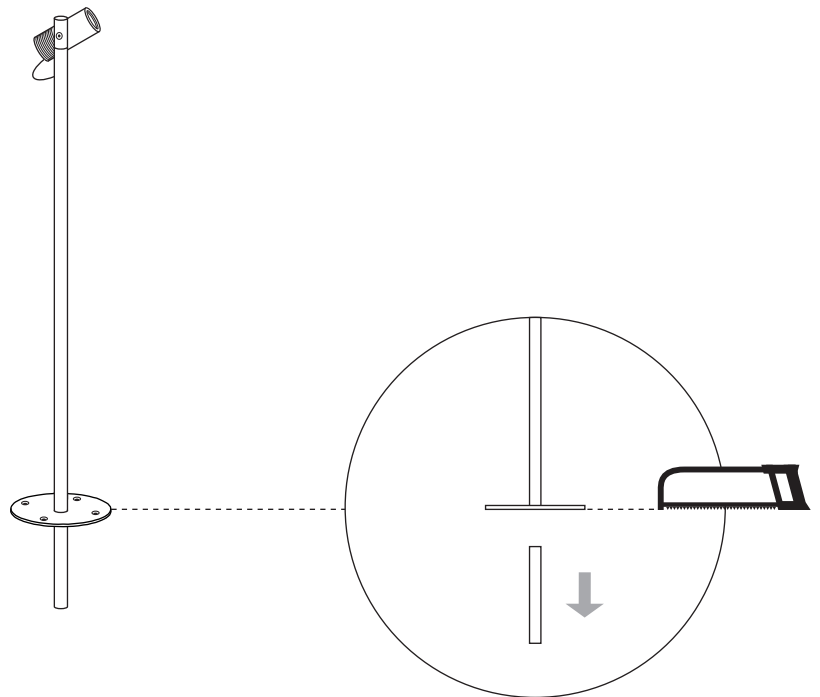

saas power beam

TERRACE INSTRUCTIONS

LED 6W	Ra 90	3 SDCM	500 lumen	500 mA	IP65
DIM	DMX	DALI	 -20°C...+50°C		CE

1

2