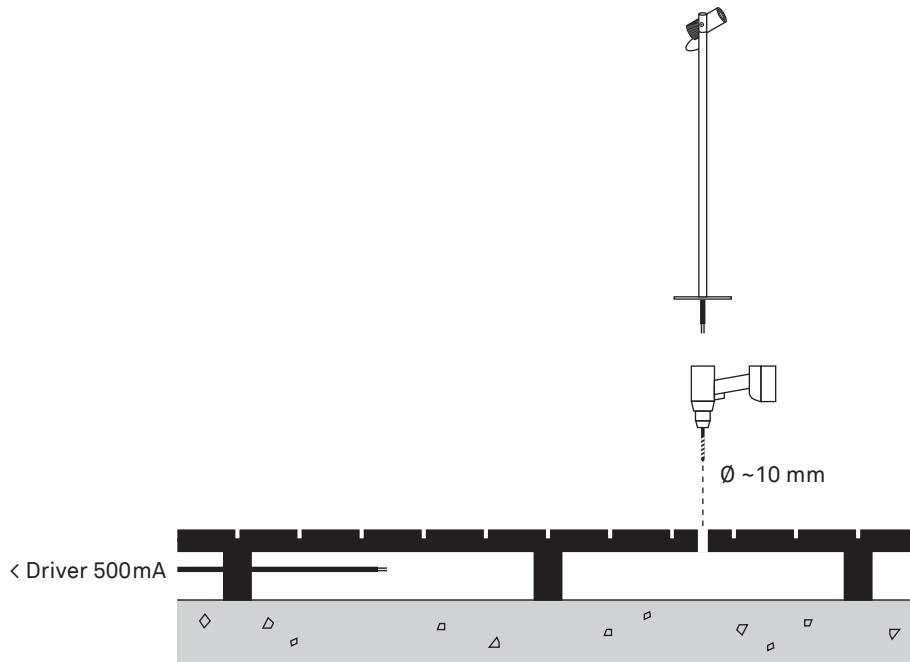

saas power beam

TERRACE INSTRUCTIONS

LED 6W	Ra 90	3 SDCM	500 lumen	500 mA	IP65
DIM	DMX	DALI	 -20°C...+50°C		CE

1

2