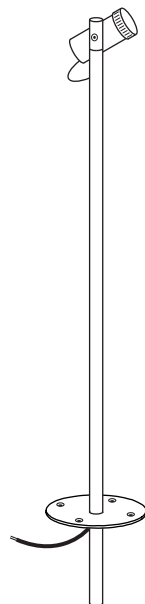

saas power focus stem

GROUND SPIKE INSTRUCTIONS

Power focus stem light fixture with ground spike

Ground spike

LED 6W	Ra 90	3 SDCM	500 lumen	500 mA	IP65
DIM	DMX	DALI	 -20°C...+50°C		CE

1

Driver 500mA