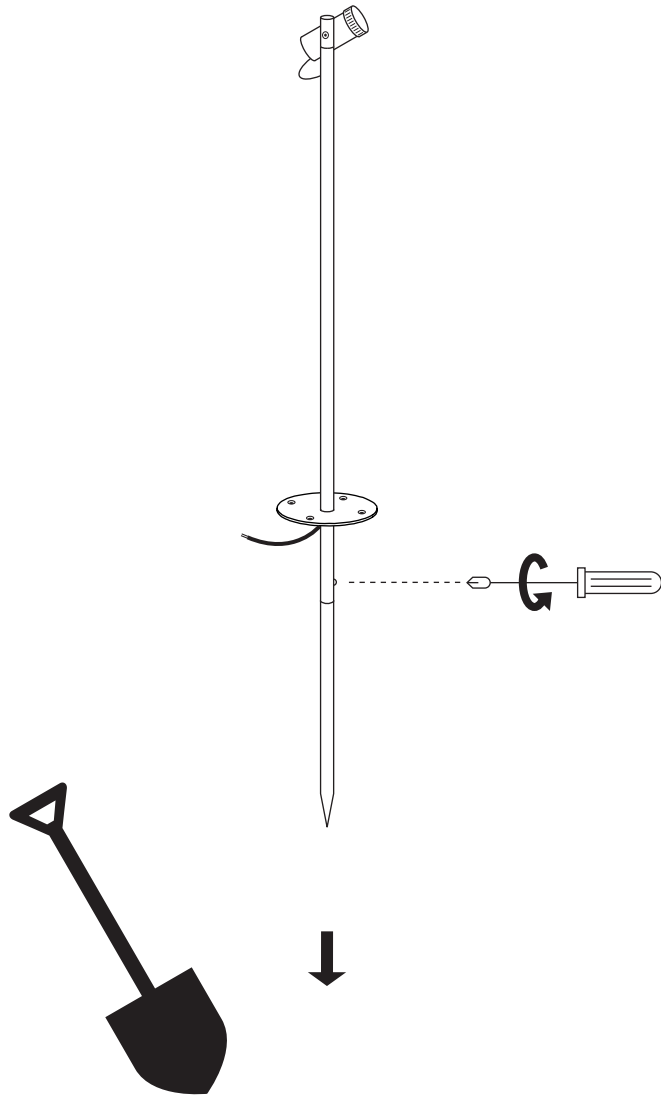

saas power focus stem

GROUND SPIKE INSTRUCTIONS

Power focus stem light fixture with ground spike

Ground spike

LED 6W	Ra 90	3 SDCM	500 lumen	500 mA	IP65
DIM	DMX	DALI	 -20°C...+50°C		CE

1

Driver 500mA