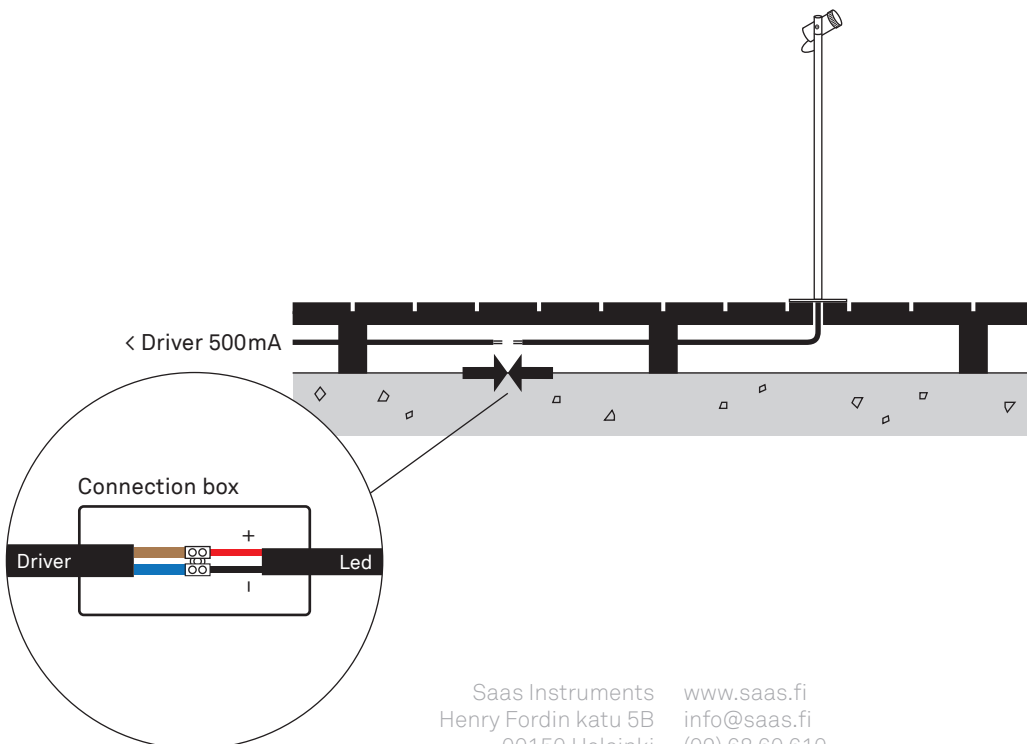

saas power focus stem

TERRACE INSTRUCTIONS

LED 6W	Ra 90	3 SDCM	500 lumen	500 mA	IP65
DIM	DMX	DALI	 -20°C...+50°C		CE

1

2

3