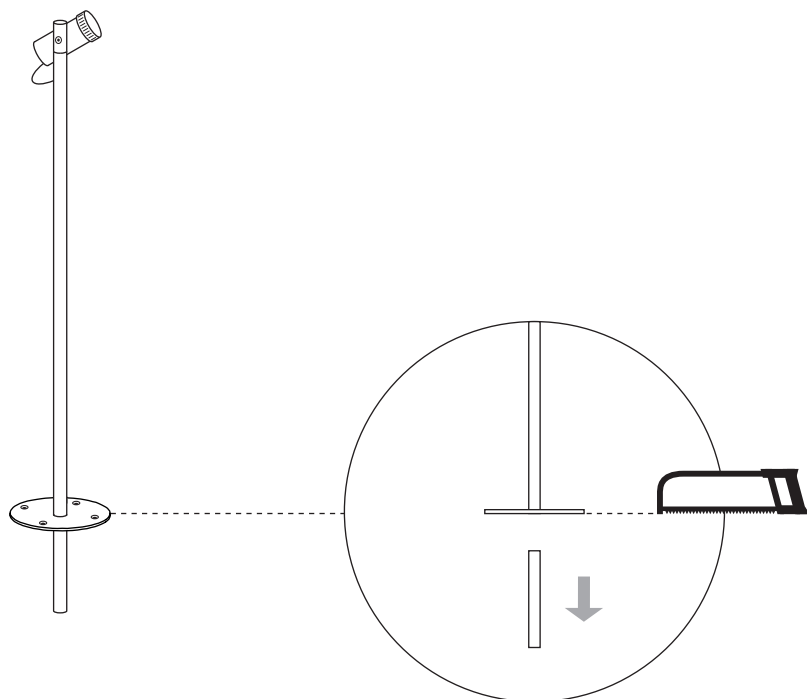

saas power focus stem

TERRACE INSTRUCTIONS

LED 6W	Ra 90	3 SDCM	500 lumen	500 mA	IP65
DIM	DMX	DALI	 -20°C...+50°C		CE

1

2

3