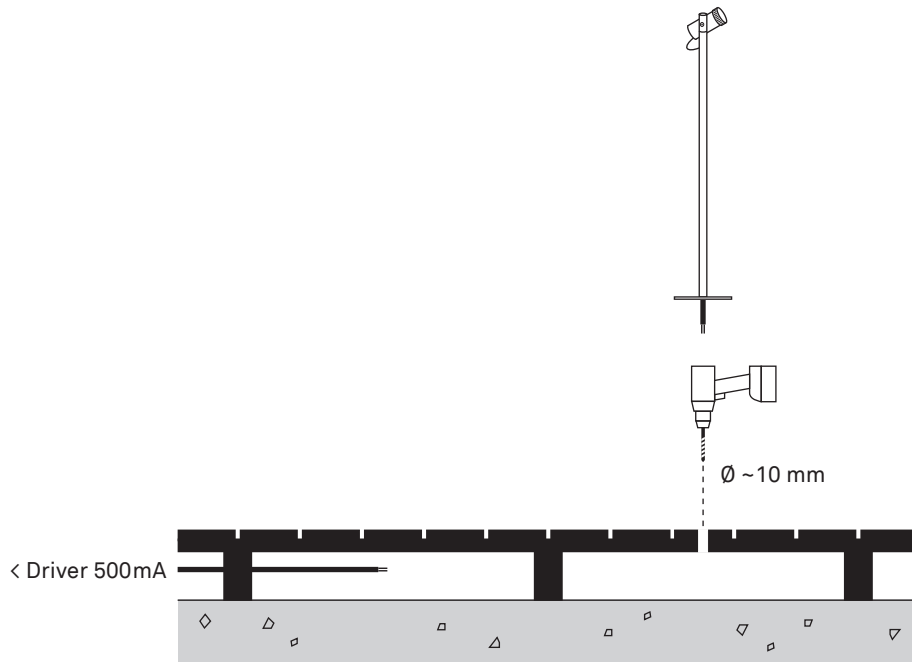

saas power focus stem

TERRACE INSTRUCTIONS

LED 6W	Ra 90	3 SDCM	500 lumen	500 mA	IP65
DIM	DMX	DALI	 -20°C...+50°C		CE

1

2

3