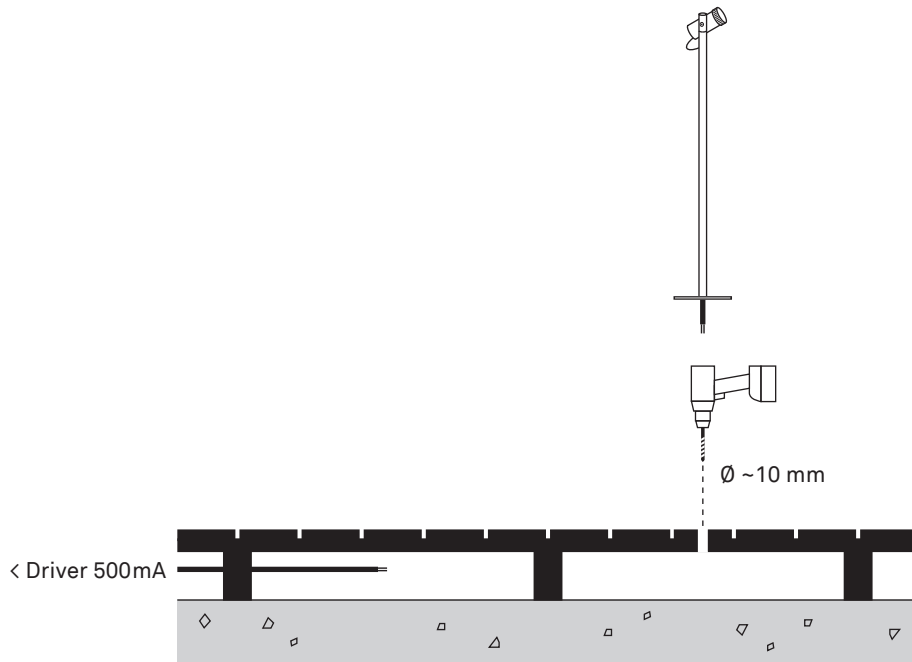

# saas power focus stem

TERRACE INSTRUCTIONS

LED 6W	Ra 90	3 SDCM	500 lumen	500 mA	IP65
DIM	DMX	DALI	 -20°C...+50°C		CE

1

2

3