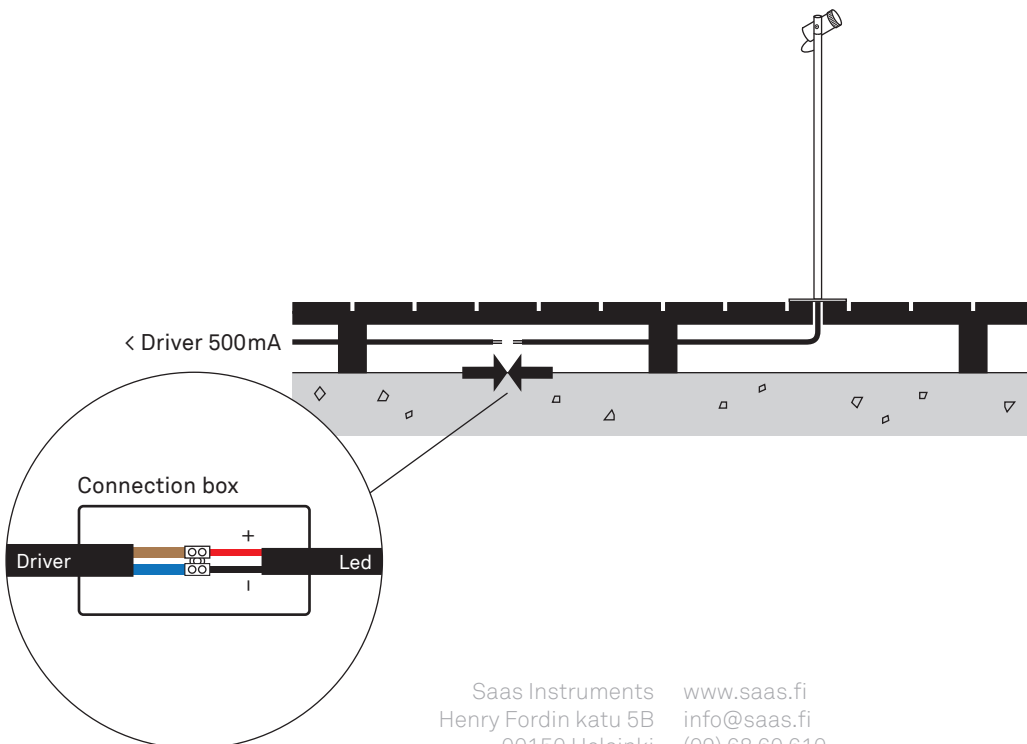

# saas power focus stem

TERRACE INSTRUCTIONS

LED 6W	Ra 90	3 SDCM	500 lumen	500 mA	IP65
DIM	DMX	DALI	 -20°C...+50°C		CE

1

2

3