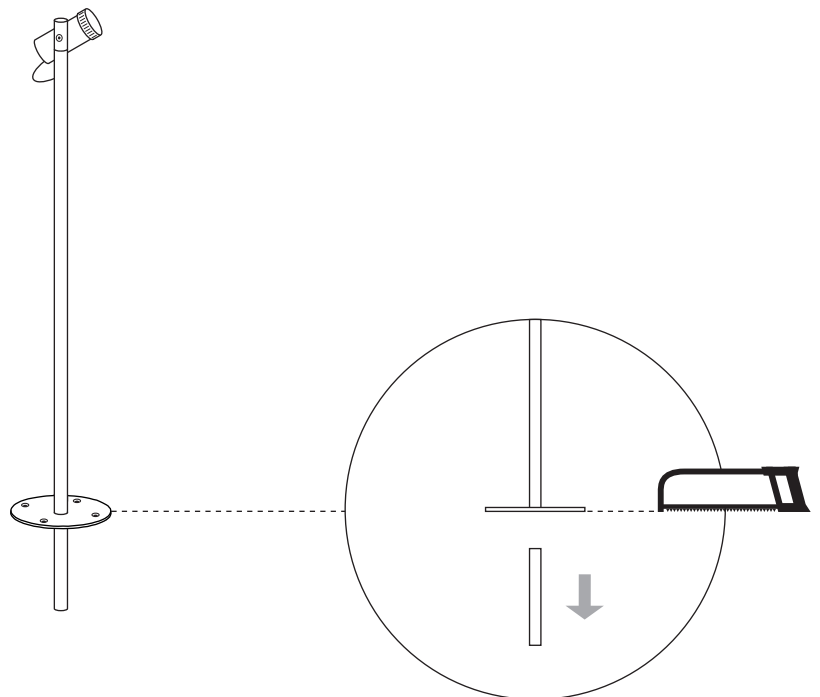

# saas power focus stem

TERRACE INSTRUCTIONS

LED 6W	Ra 90	3 SDCM	500 lumen	500 mA	IP65
DIM	DMX	DALI	 -20°C...+50°C		CE

1

2

3