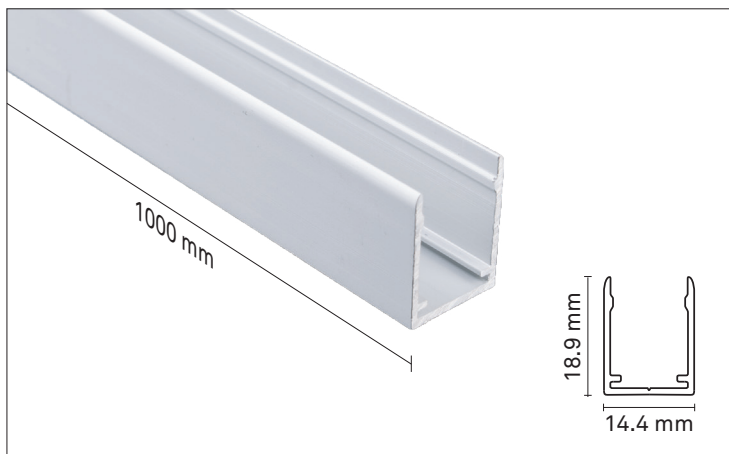

INSTALLATION ACCESSORIES

SAAS STRIP PRO SIDE VIEW

Mounting profile, AL

Mounting profile with cable groove, AL

Clip, AL

Clip with cable groove, AL

End caps

Moldable mounting profile, AL