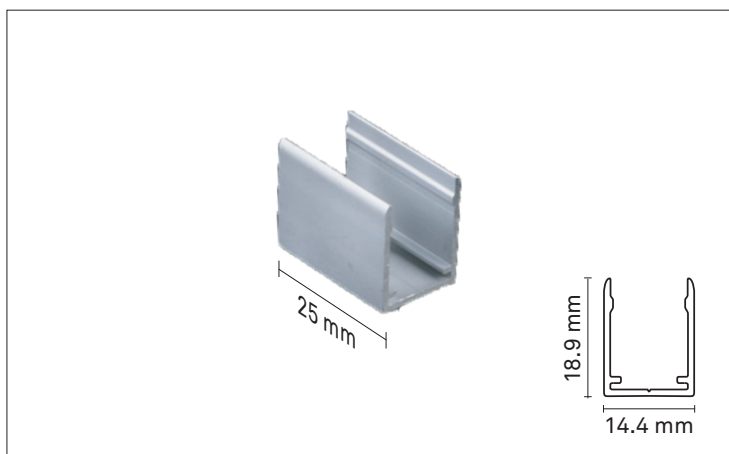

INSTALLATION ACCESSORIES

SAAS STRIP PRO SIDE VIEW

Mounting profile, AL

Mounting profile with cable groove, AL

Clip, AL

Clip with cable groove, AL

End caps

Moldable mounting profile, AL