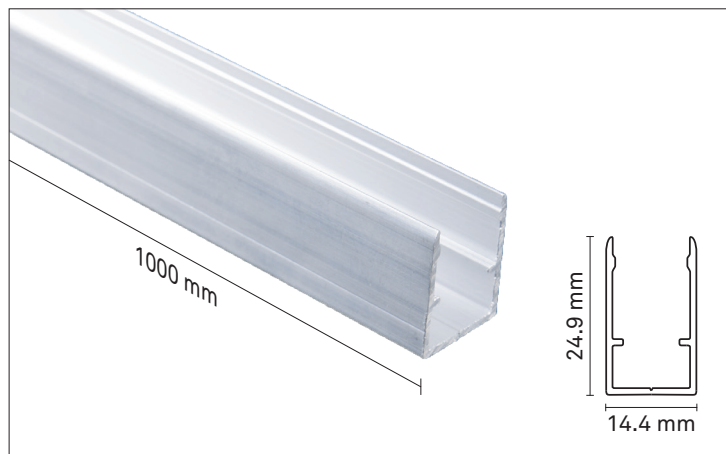

INSTALLATION ACCESSORIES

SAAS STRIP PRO SIDE VIEW

Mounting profile, AL

Mounting profile with cable groove, AL

Clip, AL

Clip with cable groove, AL

End caps

Moldable mounting profile, AL