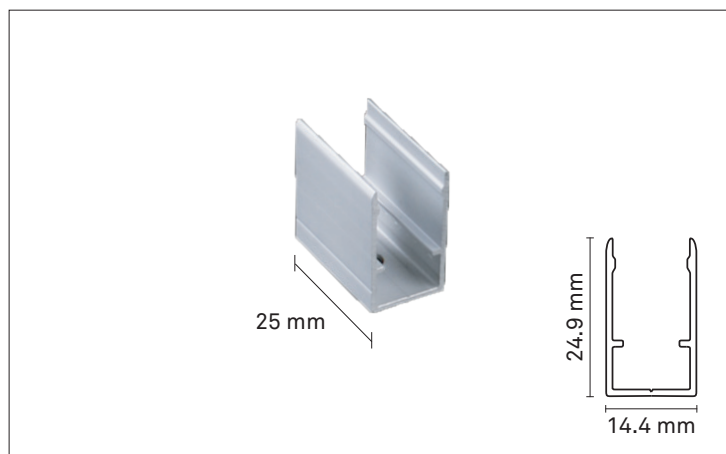

INSTALLATION ACCESSORIES

SAAS STRIP PRO SIDE VIEW

Mounting profile, AL

Mounting profile with cable groove, AL

Clip, AL

Clip with cable groove, AL

End caps

Moldable mounting profile, AL