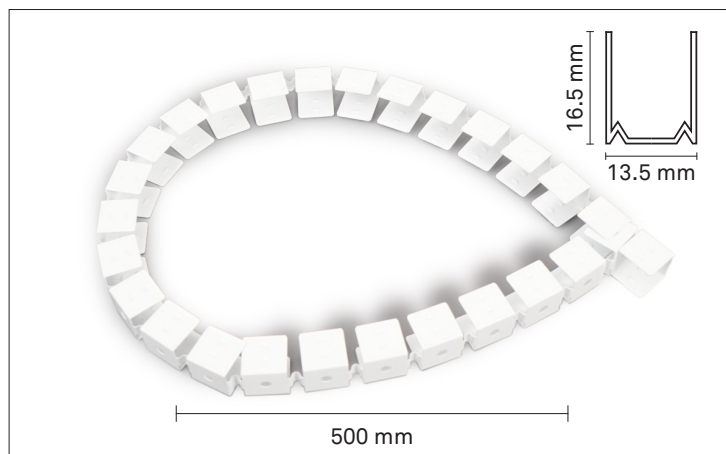

INSTALLATION ACCESSORIES

SAAS STRIP PRO SIDE VIEW

Mounting profile, AL

Mounting profile with cable groove, AL

Clip, AL

Clip with cable groove, AL

End caps

Moldable mounting profile, AL