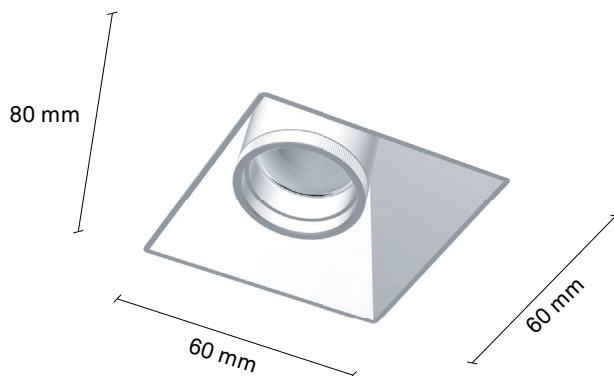

Single power focus frameless

LED	1 x 6W	500mA		500 lm		
IP44			CE			