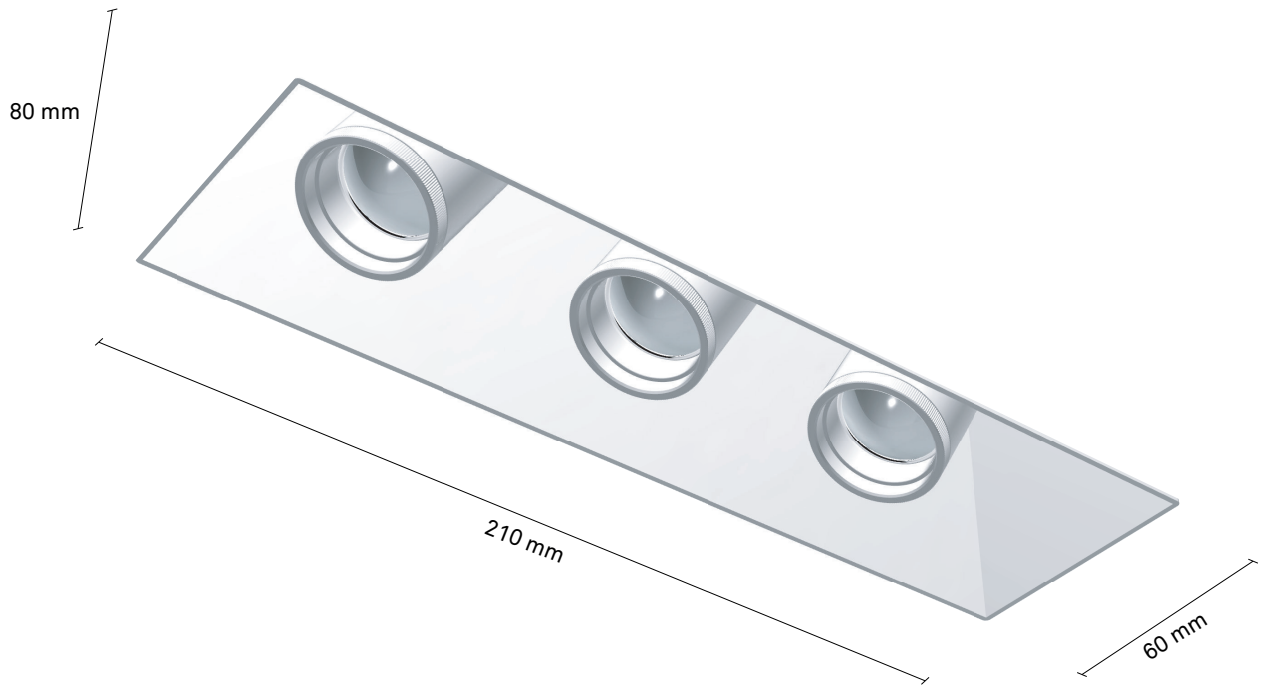

# Triple power focus frameless

LED	3 x 6W	500mA		1500 lm		
IP44	 RAL 9005	 RAL 9016	CE			