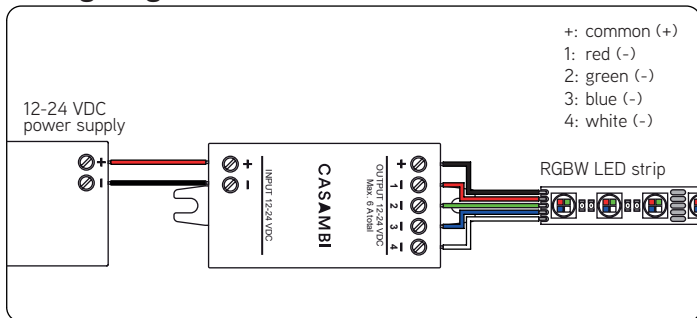

SAAS BLUETOOTH RGBW

MAX 72W 12V	MAX 144W 24V	IP20	DALI	 4.0	18 13 30 mm	CE
 RGBWW	 2700-6000K			 CASAMBI	 Available on the App Store	 ANDROID APP ON Google play

Wiring diagram, RGBW

Wiring diagram, tunable white