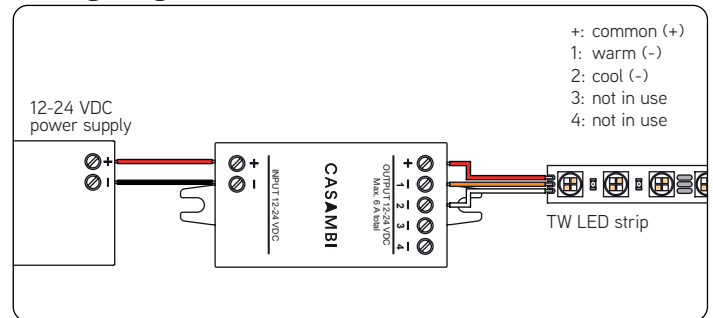

SAAS BLUETOOTH RGBW

MAX 72W 12V	MAX 144W 24V	IP20	DALI	 4.0	18 13 30 mm	CE
 RGBWW	 2700-6000K			 CASAMBI	 Available on the App Store	 ANDROID APP ON Google play

Wiring diagram, RGBW

Wiring diagram, tunable white