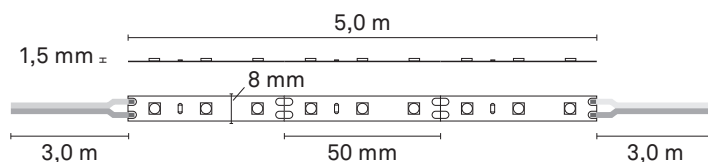

saas strip pro superior P

1

160 led/m	LED 12W/m	24V	1160 lm/m	Ra 95	3 SDCM	IP20	DIM	
			L70 50000H Ta 25°C	5 YEARS WARRANTY	60 mm MIN. BEND DIAMETER			

Maximum 10 meter led strip/feed.
Maximalt 10 meter ledband/inmatning.
Enintään 10 metrin led-nauha/syöttö.

* Led strip must be installed to heating profile
* Ljusband måste installera på profil
* Lednauha on asennettava jäähdytysprofiliiin

All saas led strips maintain exactly the same light color regardless of power (within the same product family).