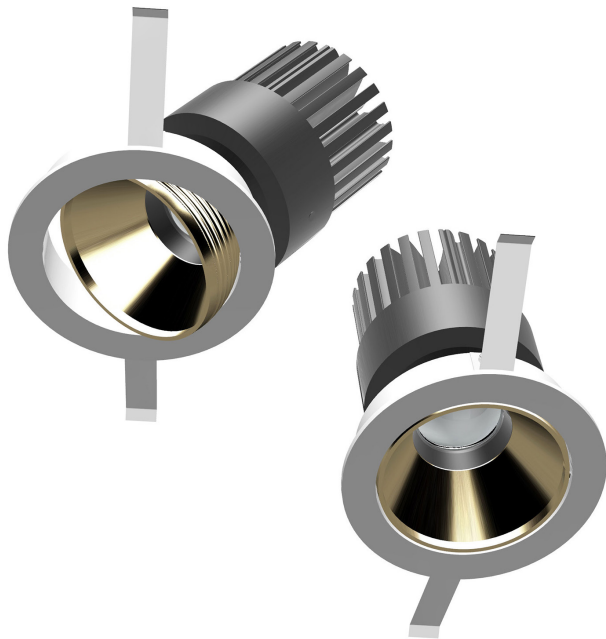

saas HD 60 PIVOT 10W

1

Reflector colors:
Black, white, copper, brass

Frame colors:
Black, white