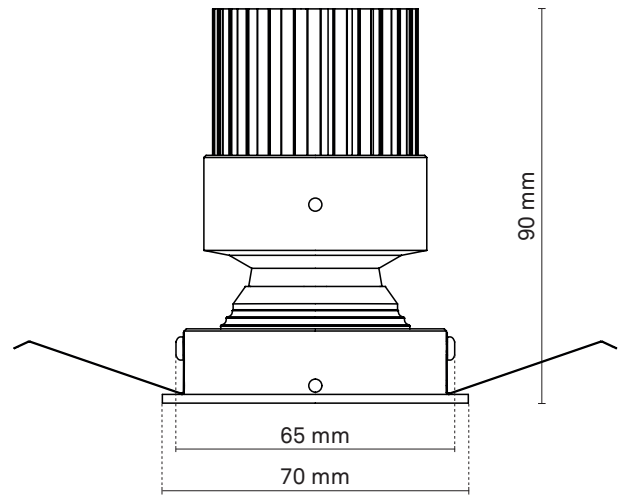

saas HD 60 PIVOT 10W

1

Reflector colors:
Black, white, copper, brass

Frame colors:
Black, white