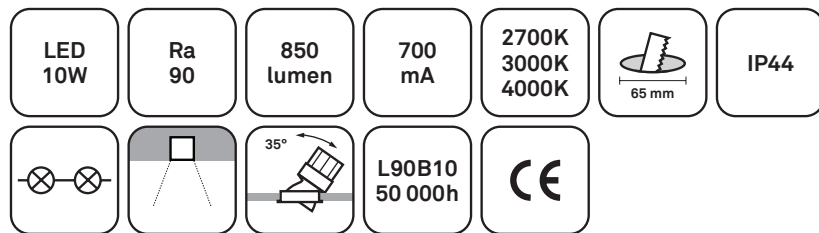

saas HD 60 PIVOT 10W

1

Reflector colors:
Black, white, copper, brass

Frame colors:
Black, white