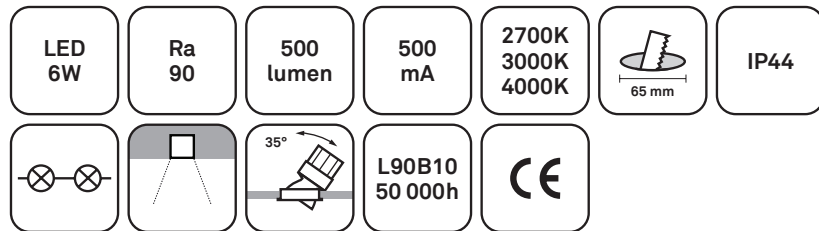

# saas HD 60 PIVOT 6W

1

Reflector colors:  
Black, white, copper, brass

Frame colors:  
Black, white