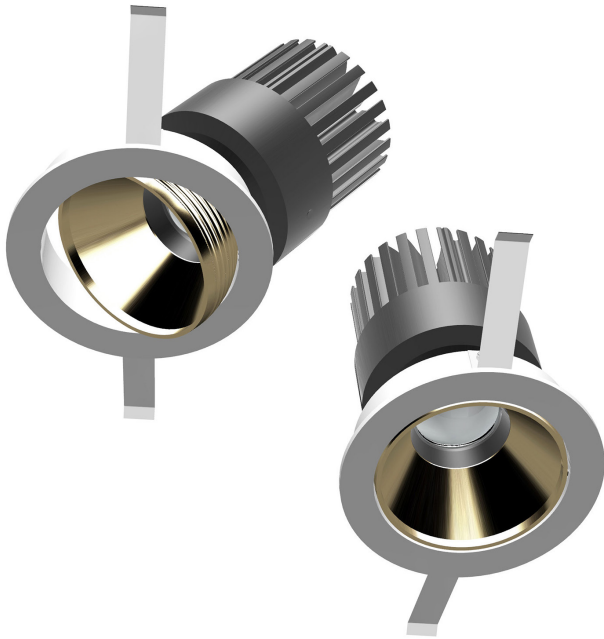

# saas HD 60 PIVOT 6W

1

Reflector colors:  
Black, white, copper, brass

Frame colors:  
Black, white