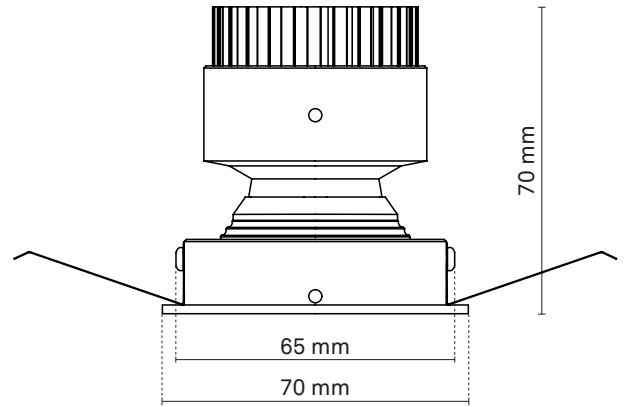

# saas HD 60 PIVOT 6W

1

Reflector colors:  
Black, white, copper, brass

Frame colors:  
Black, white