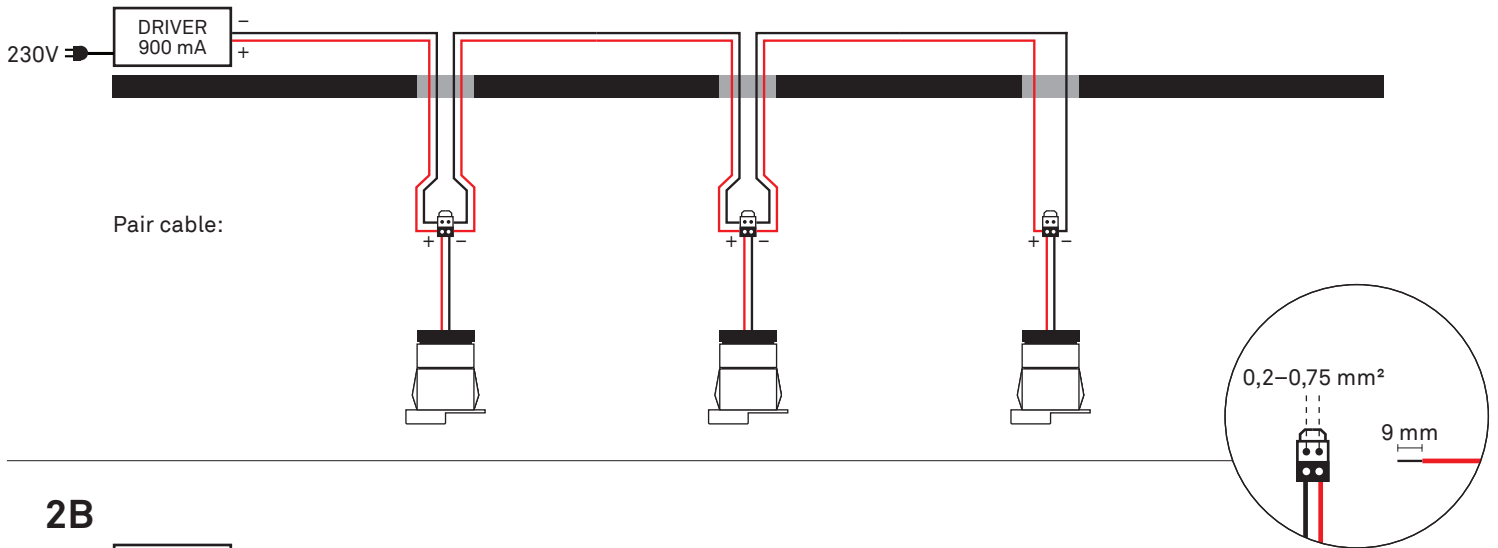

saas blaze stair

INSTRUCTIONS

1

LED 3W	Ra 90	2 SDCM	200 lumen	900 mA	 -20 °C ... +50 °C	
DIM	IP65	 60°	 22 mm	2200K 2700K 3000K 4000K	L90B10 50 000h	CE

1

Ø 22 mm

Drill 22 mm holes for the led-lights.

2A

2B

3

Lastly, push the led-lights into the drilled holes. The fittings are installed in the drilled holes using the installation springs.

4