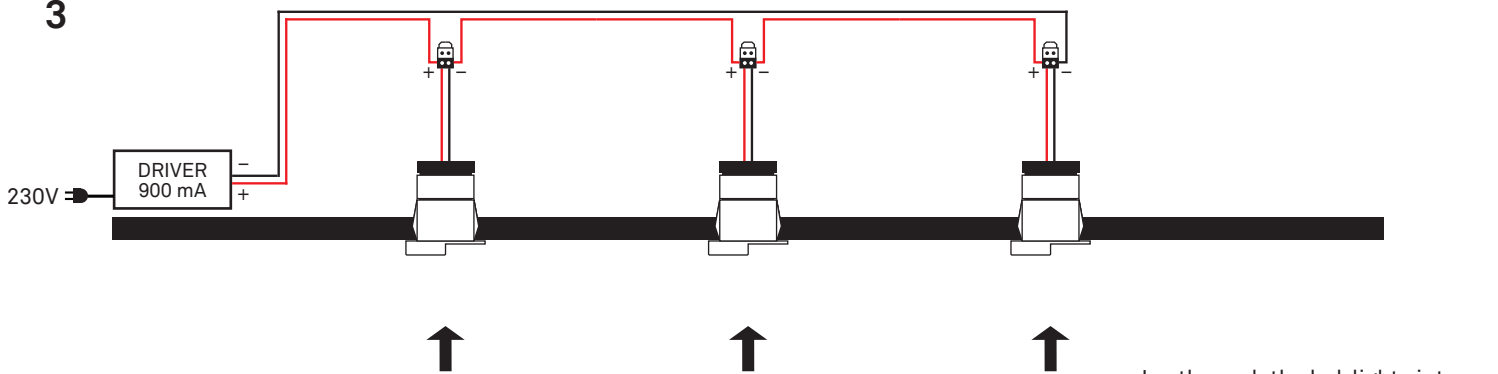

saas blaze stair

INSTRUCTIONS

1

LED 3W	Ra 90	2 SDCM	200 lumen	900 mA	 -20 °C ... +50 °C	
DIM	IP65	 60°	 22 mm	2200K 2700K 3000K 4000K	L90B10 50 000h	CE

1

Ø 22 mm

Drill 22 mm holes for the led-lights.

2A

2B

3

Lastly, push the led-lights into the drilled holes. The fittings are installed in the drilled holes using the installation springs.

4