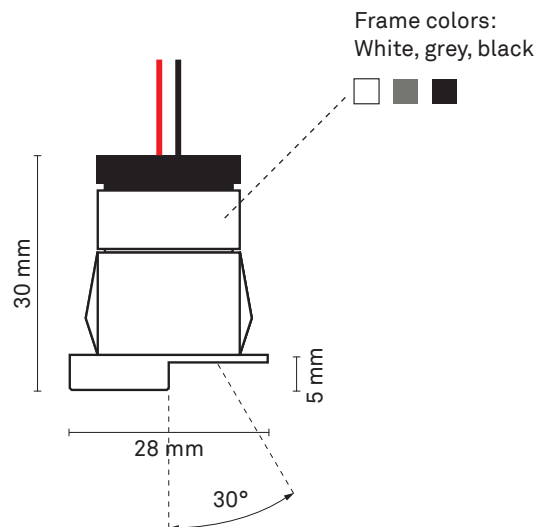

saas blaze stair

INSTRUCTIONS

1

LED 3W	Ra 90	2 SDCM	200 lumen	900 mA	 -20 °C ... +50 °C	
DIM	IP65	 60°	 22 mm	2200K 2700K 3000K 4000K	L90B10 50 000h	CE

1

Ø 22 mm

Drill 22 mm holes for the led-lights.

2A

2B

3

Lastly, push the led-lights into the drilled holes. The fittings are installed in the drilled holes using the installation springs.

4