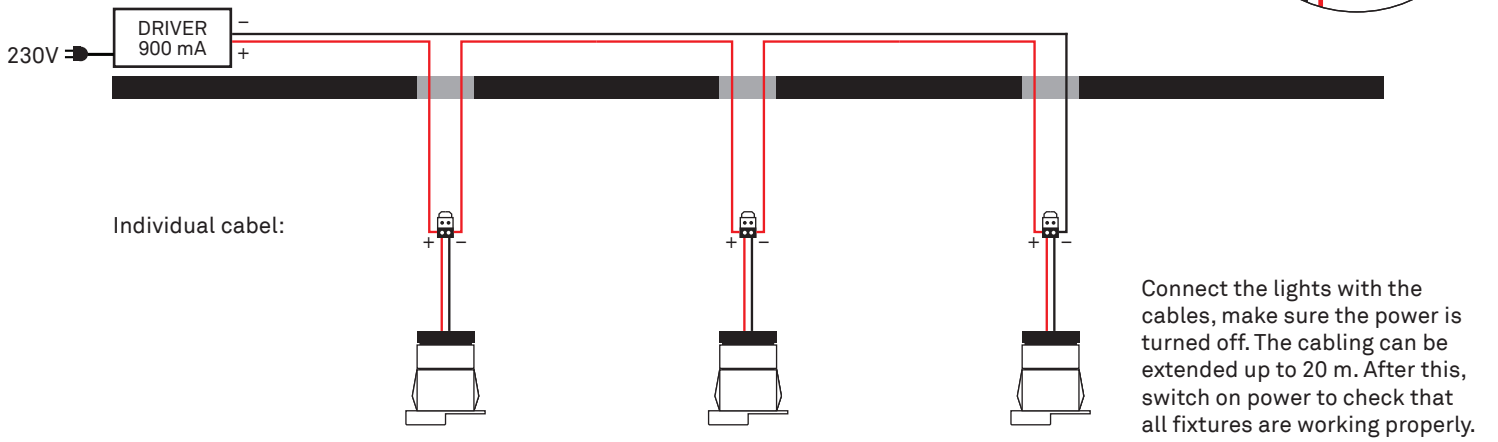

saas blaze stair

INSTRUCTIONS

1

LED 3W	Ra 90	2 SDCM	200 lumen	900 mA	 -20 °C ... +50 °C	
DIM	IP65	 60°	 22 mm	2200K 2700K 3000K 4000K	L90B10 50 000h	CE

1

Ø 22 mm

Drill 22 mm holes for the led-lights.

2A

2B

3

Lastly, push the led-lights into the drilled holes. The fittings are installed in the drilled holes using the installation springs.

4