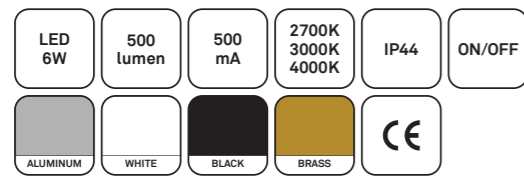

STICK

Design Saas Instruments

OPTIONS: DALI / DMX / TRIAC / 1-10V / SW

		Product numbers
STICK ALUMINUM	2700K	1000 1527
	3000K	1000 1528
	4000K	1000 1529
STICK WHITE	2700K	1000 1525
	3000K	1000 1526
	4000K	1000 1547
STICK BLACK	2700K	1000 1520
	3000K	1000 0768
	4000K	1000 1521
STICK BRASS	2700K	1000 1522
	3000K	1000 1523
	4000K	1000 1524