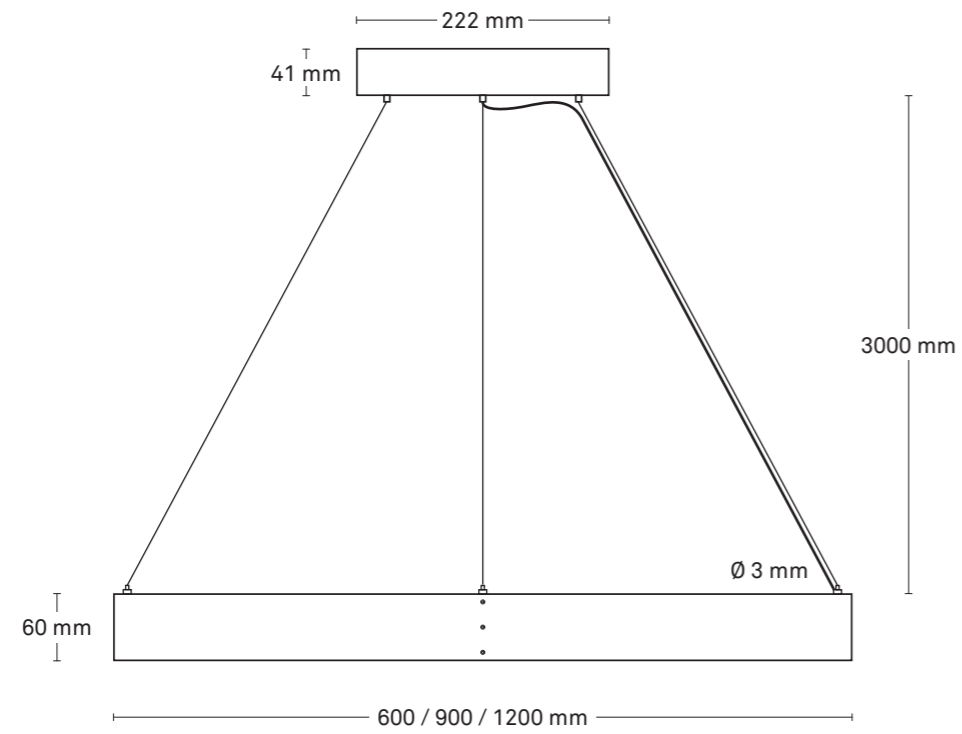

ELBOW
Design Timo Salli

LED 3W	200 lumen	350 mA	2700K 3000K 4000K	IP20	ON/OFF	
	CE					

OPTIONS: DALI / DMX / TRIAC / 1-10V / SW

Product numbers

2700K	1000 1871
3000K	1000 1872
4000K	1000 1873

BUBBLE

Design Saas Instruments