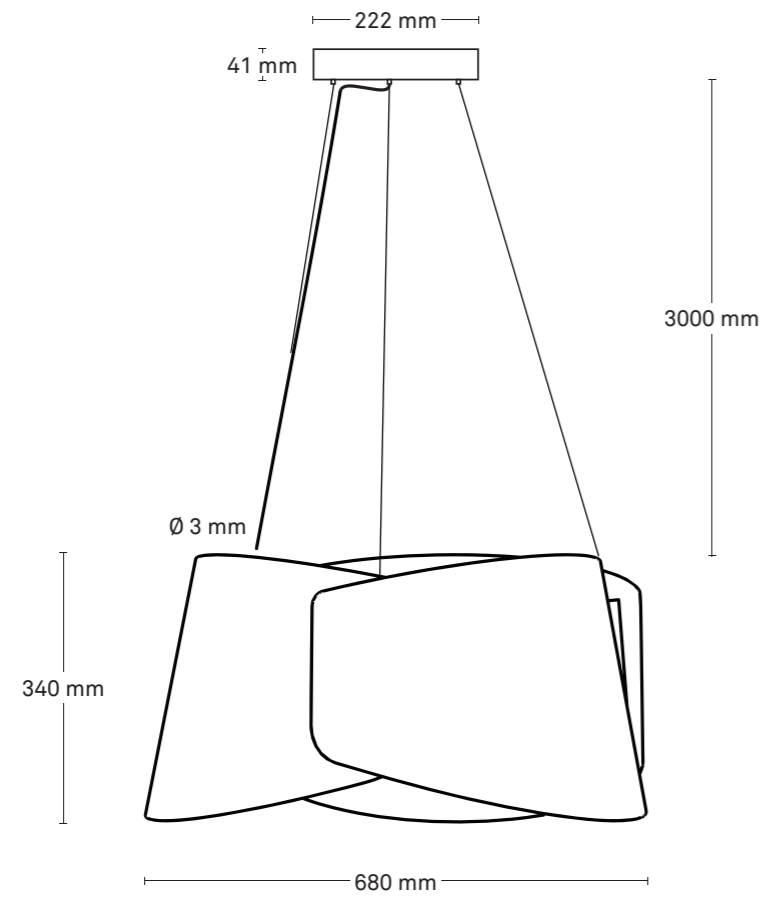

TREFOIL
Design Simo Serpola