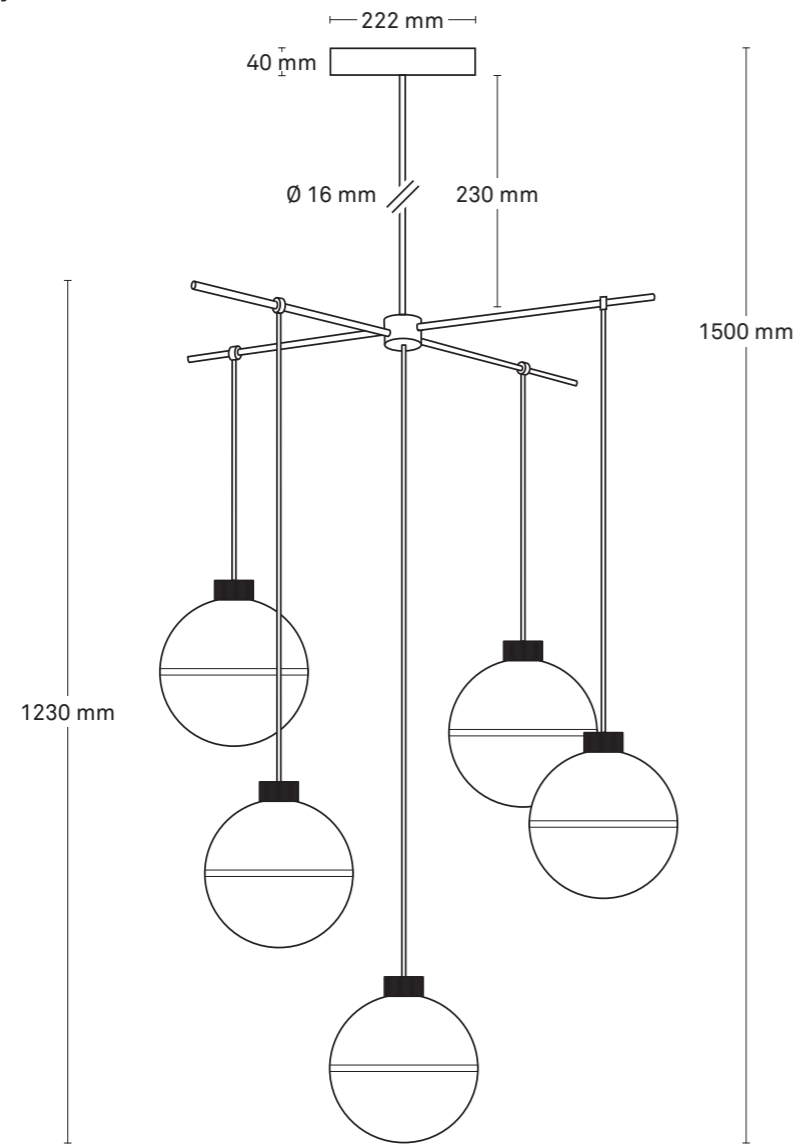

BARE QUINTET
Design Joanna Maury