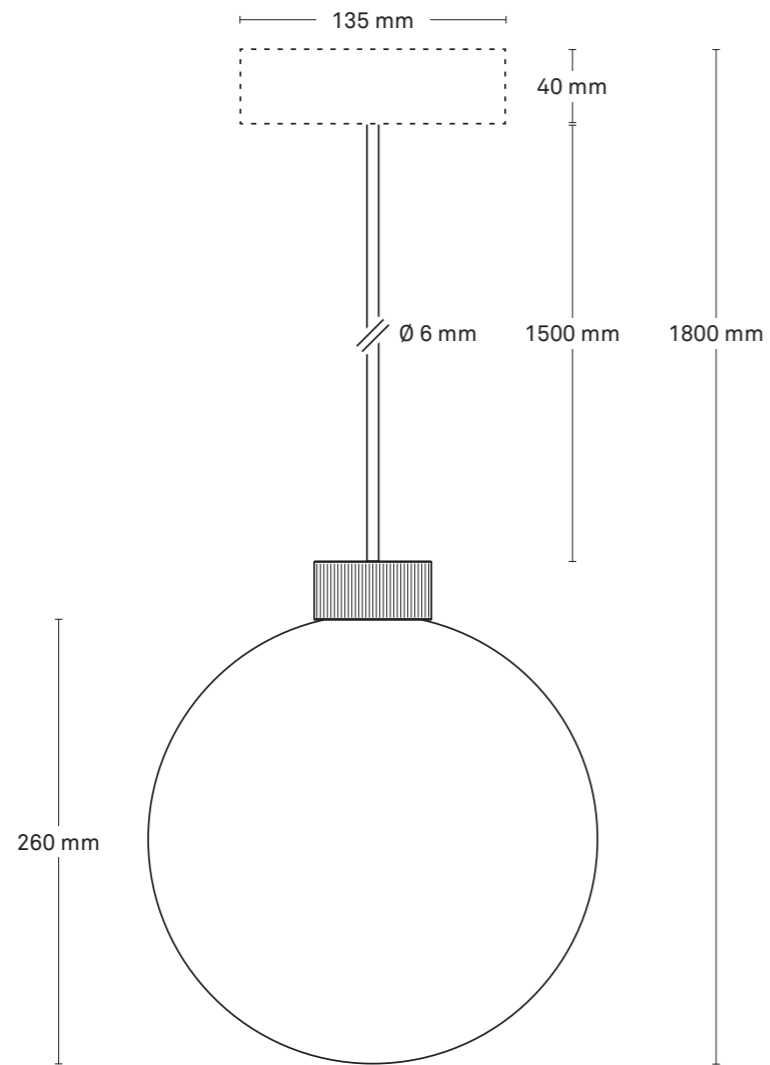

BARE SINGLE

Design Joanna Maury