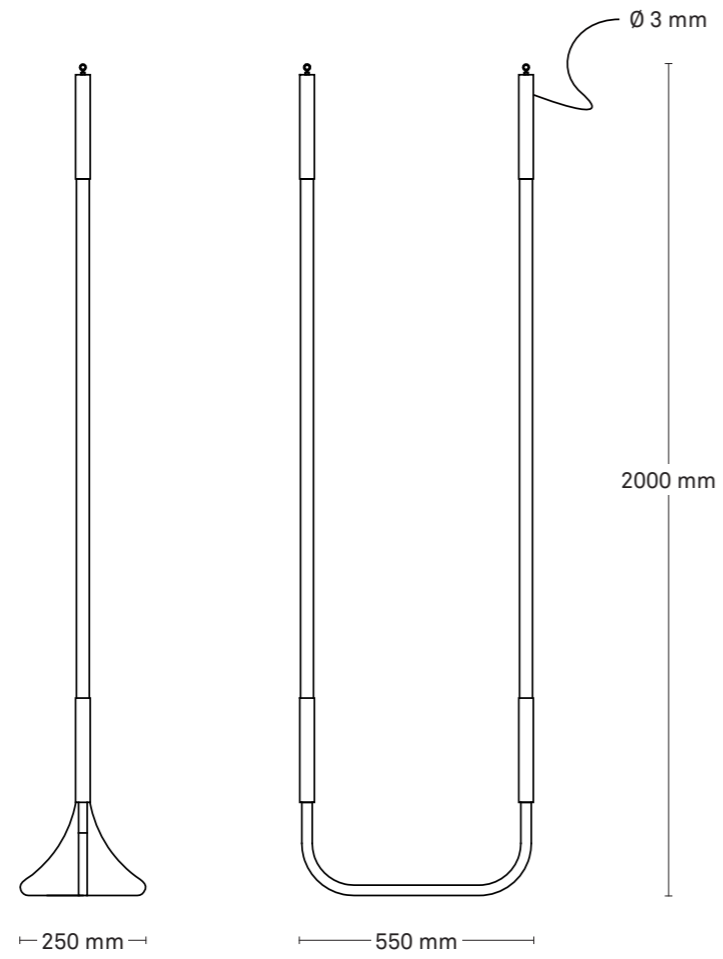

SENSE LIGHTSWING

Design Alexander Lervik