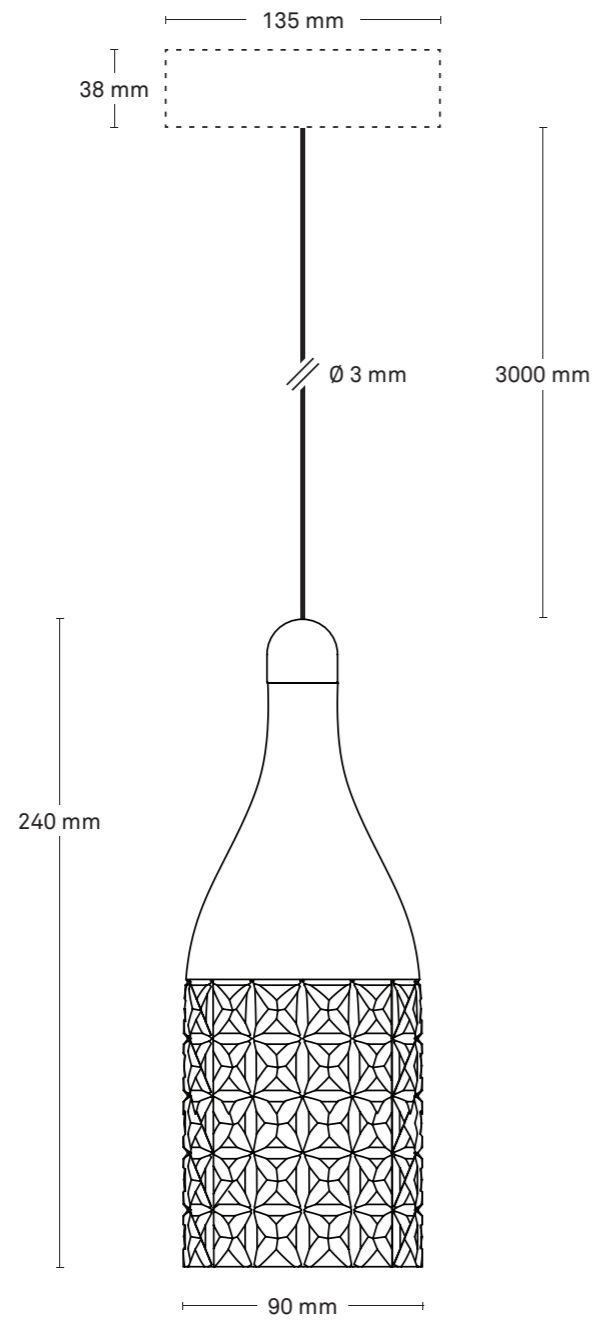

SPARKLE

Design Alexander Lervik