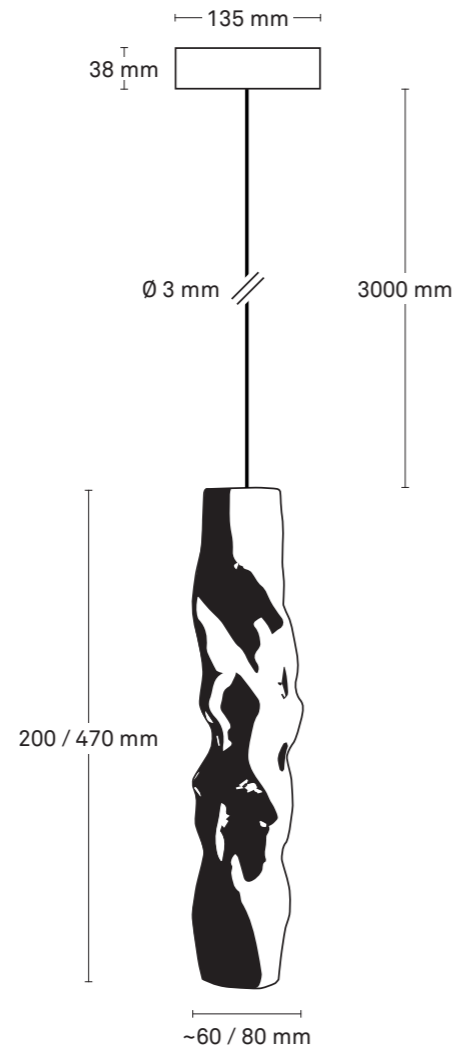

ROUTA
Design Martin Bergström