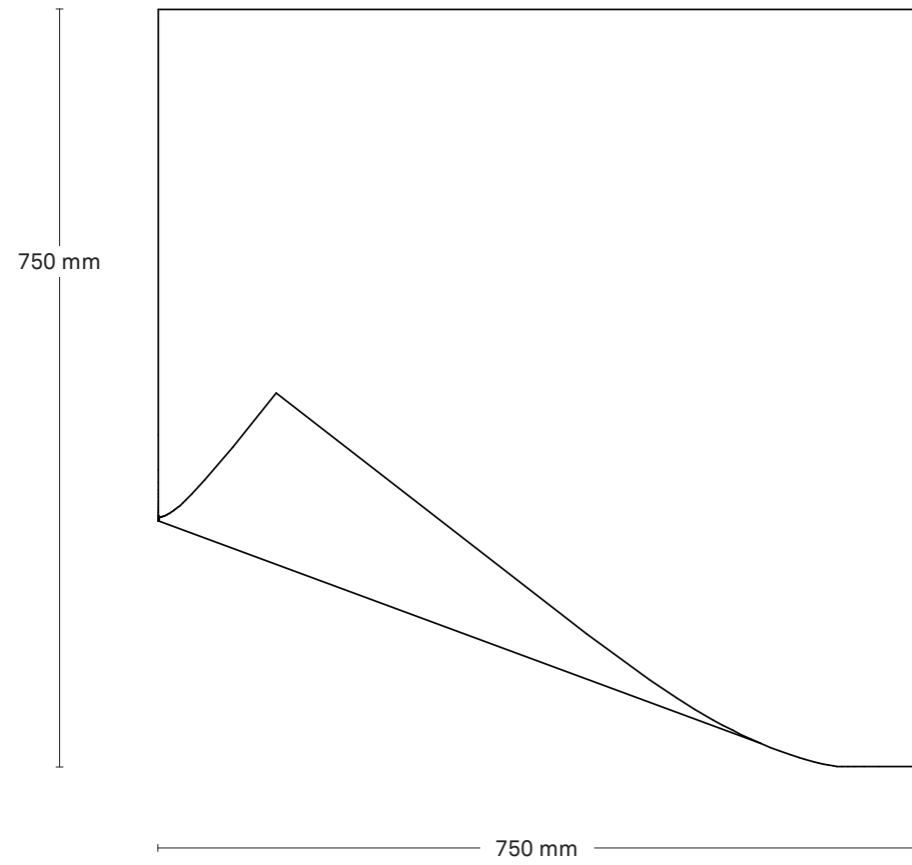

NO 512
Design Laura Tuorila