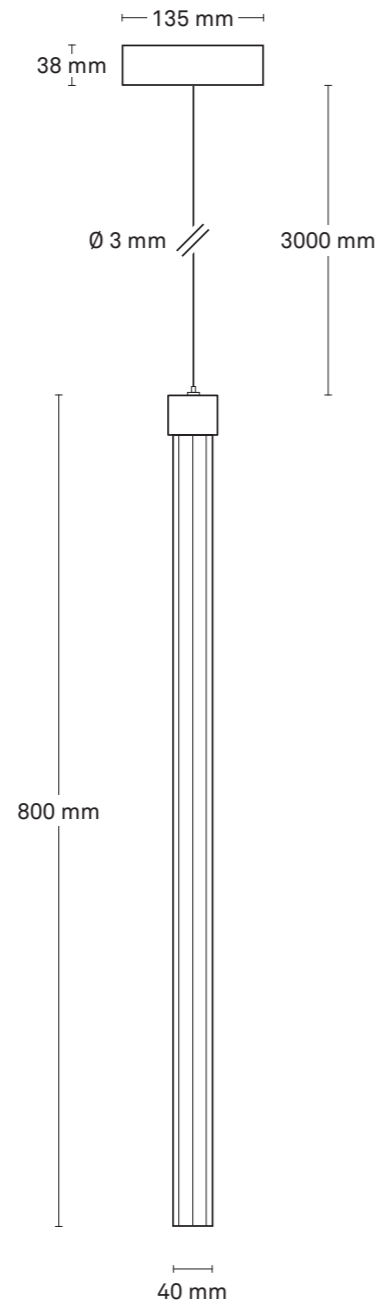

PIPELINE

Design Saas Instruments