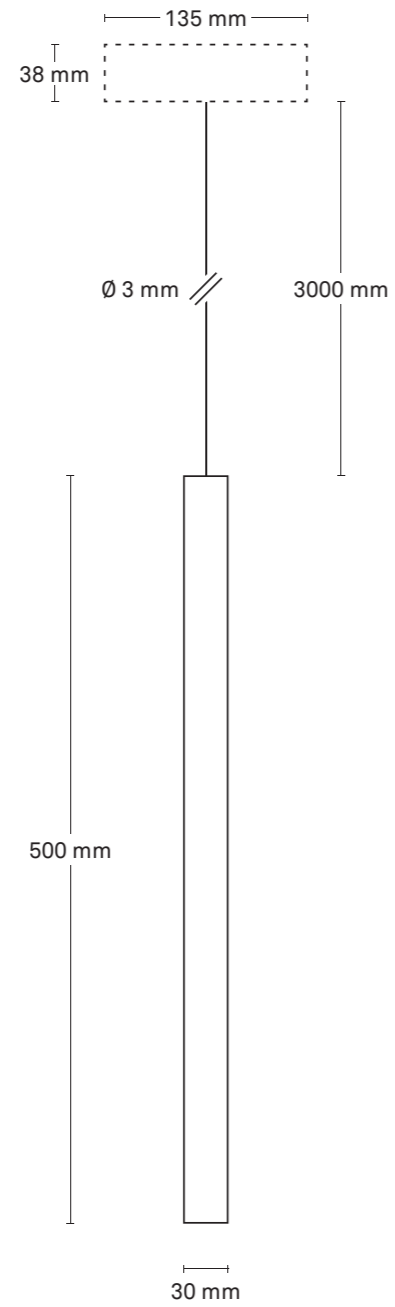

STICK

Design Saas Instruments