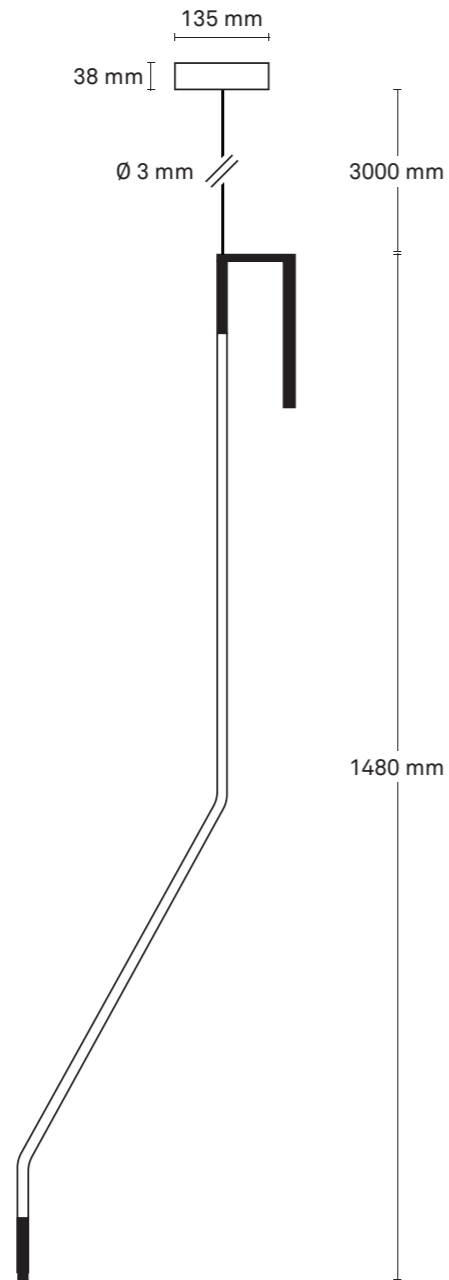

ELBOW
Design Timo Salli