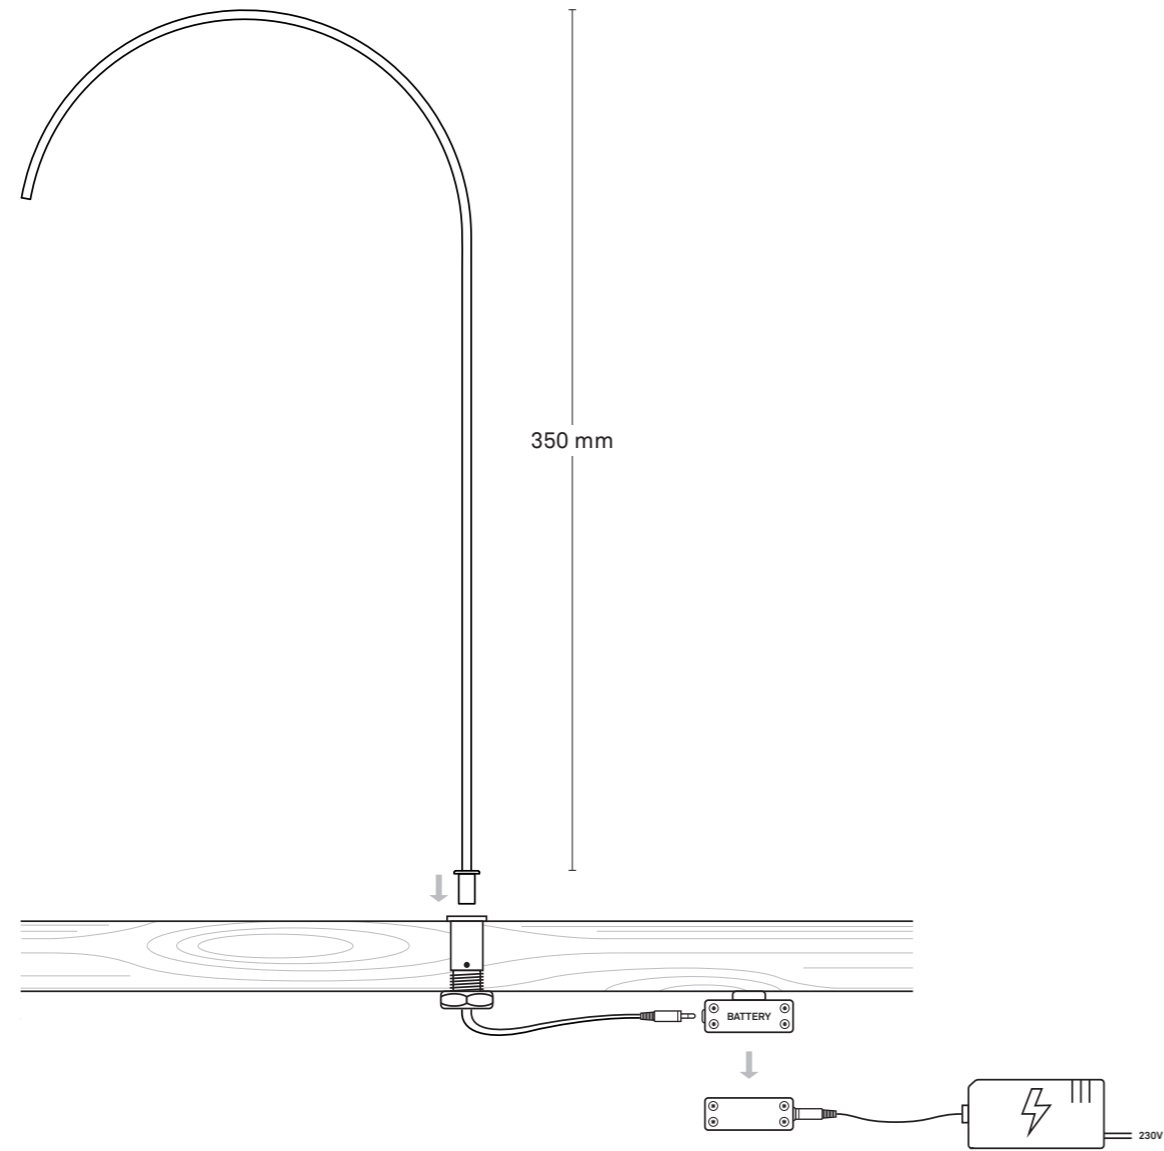

LIGHT WARE
Design Ateljé Sotamaa