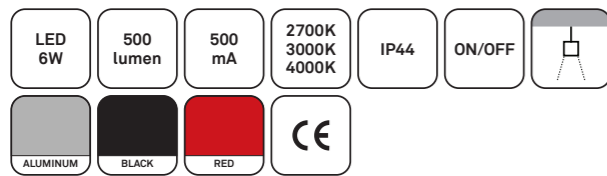

ROUTA
Design Martin Bergström

OPTIONS: DALI / DMX / TRIAC / 1-10V / SW

ROUTA ALUMINUM SMALL

		Product numbers	
■	2700K	1000 1859	
	3000K	1000 1860	
	4000K	1000 1861	

ROUTA ALUMINUM BIG

■	2700K	1000 1868
	3000K	1000 1869
	4000K	1000 1870

ROUTA BLACK SMALL

■	2700K	1000 1853
	3000K	1000 1854
	4000K	1000 1855

ROUTA BLACK BIG

■	2700K	1000 1862
	3000K	1000 1863
	4000K	1000 1864

ROUTA RED SMALL

■	2700K	1000 1856
	3000K	1000 1857
	4000K	1000 1858

ROUTA RED BIG

■	2700K	1000 1865
	3000K	1000 1866
	4000K	1000 1867