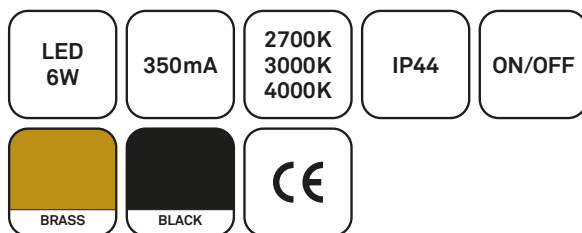

BARE SINGLE

INSTRUCTIONS

! Read these instructions carefully before commencing installation and retain for future reference. The luminaire should be installed by a licensed electrician and in accordance with local regulations. Make sure that the power is off before installation or maintenance.

1

2

3

PRI

SEC

+ -

4

5