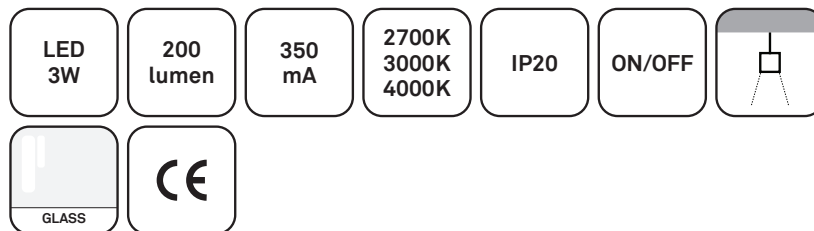

ELBOW

INSTRUCTIONS

! Read these instructions carefully before commencing installation and retain for future reference. The luminaire should be installed by a licensed electrician and in accordance with local regulations. Make sure that the power is off before installation or maintenance.