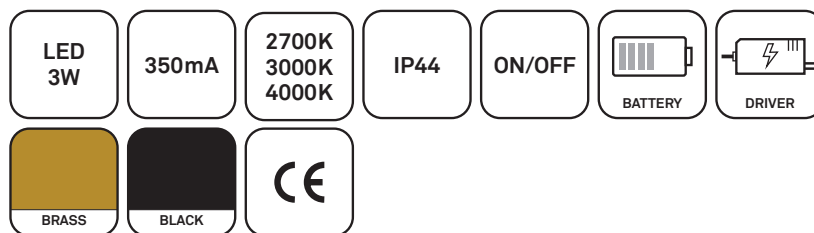

# LIGHT WARE

WITH BATTERY INSTRUCTIONS

! Read these instructions carefully before commencing installation and retain for future reference. The luminaire should be installed by a licensed electrician and in accordance with local regulations. Make sure that the power is off before installation or maintenance.