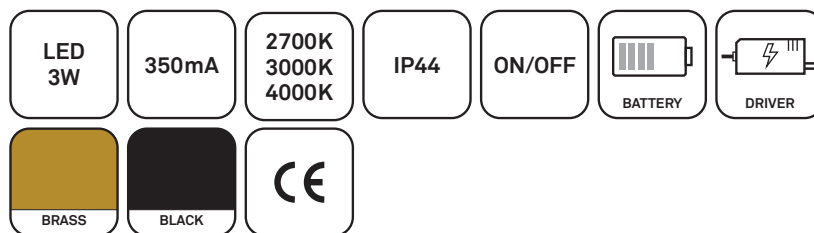

LIGHT WARE

WITH DRIVER INSTRUCTIONS

! Read these instructions carefully before commencing installation and retain for future reference. The luminaire should be installed by a licensed electrician and in accordance with local regulations. Make sure that the power is off before installation or maintenance.