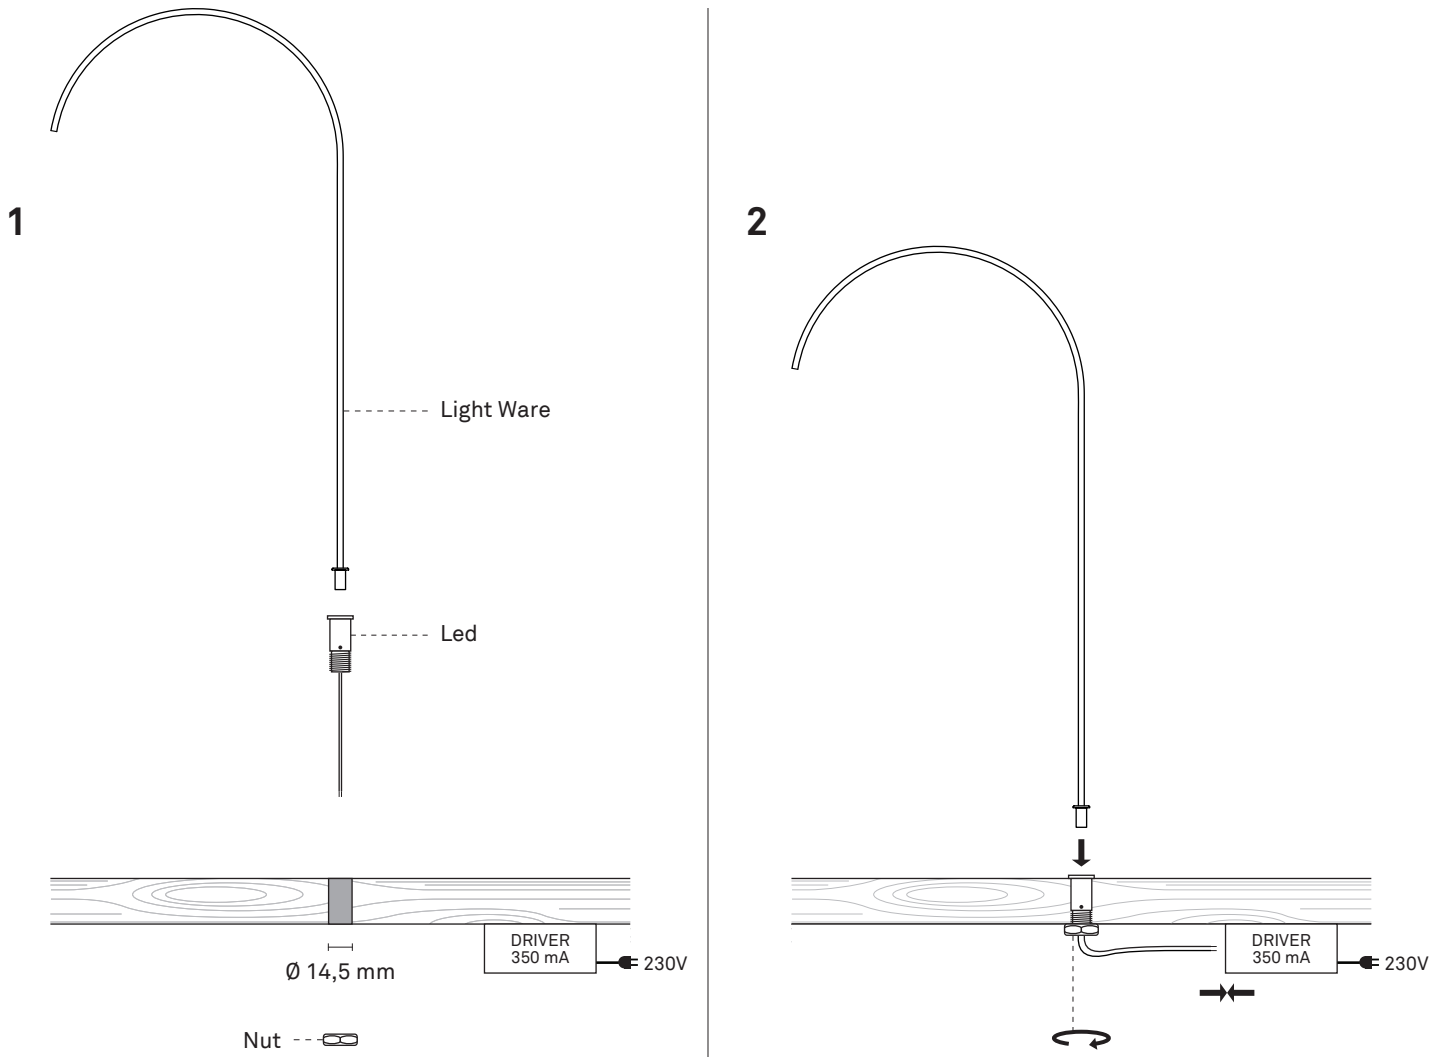

Connection scheme with one fixture: