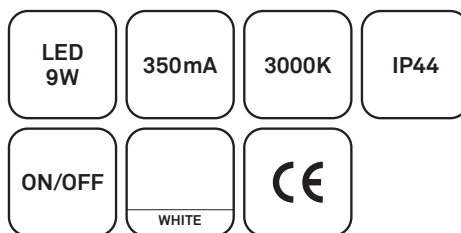

NO 512

INSTRUCTIONS

! Read these instructions carefully before commencing installation and retain for future reference. The luminaire should be installed by a licensed electrician and in accordance with local regulations. Make sure that the power is off before installation or maintenance.