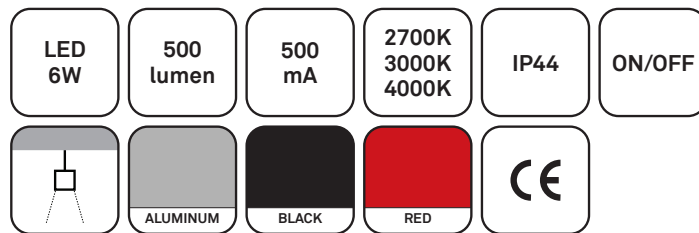

ROUTA

INSTRUCTIONS

! Read these instructions carefully before commencing installation and retain for future reference. The luminaire should be installed by a licensed electrician and in accordance with local regulations. Make sure that the power is off before installation or maintenance.