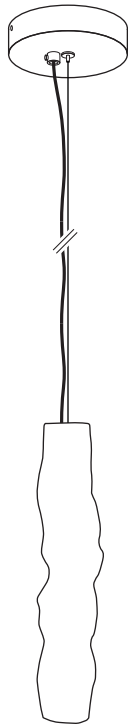

ROUTA

INSTRUCTIONS

! Read these instructions carefully before commencing installation and retain for future reference. The luminaire should be installed by a licensed electrician and in accordance with local regulations. Make sure that the power is off before installation or maintenance.

1

2

3

PRI

SEC

4

5

6

ROUTA

CONNECTION

Connect in series.

⚠ The luminaire connection should be made by a licensed electrician and in accordance with local regulations. Make sure that the power is off before installation or maintenance.