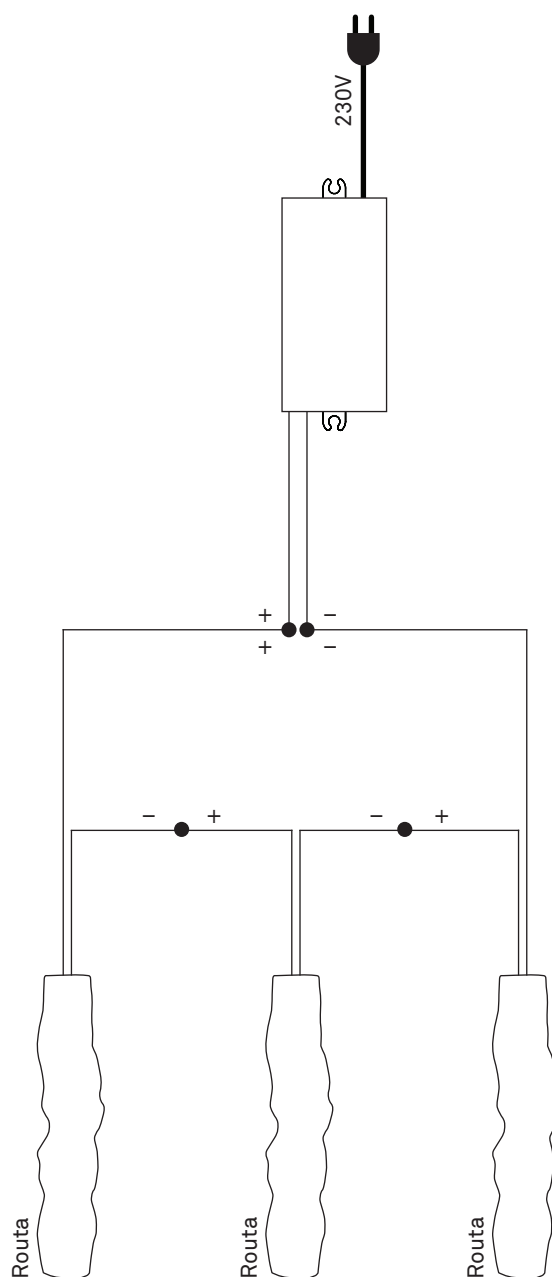

ROUTA

INSTRUCTIONS

! Read these instructions carefully before commencing installation and retain for future reference. The luminaire should be installed by a licensed electrician and in accordance with local regulations. Make sure that the power is off before installation or maintenance.

1

2

3

PRI

SEC

4

5

6

ROUTA

CONNECTION

Connect in series.

⚠ The luminaire connection should be made by a licensed electrician and in accordance with local regulations. Make sure that the power is off before installation or maintenance.