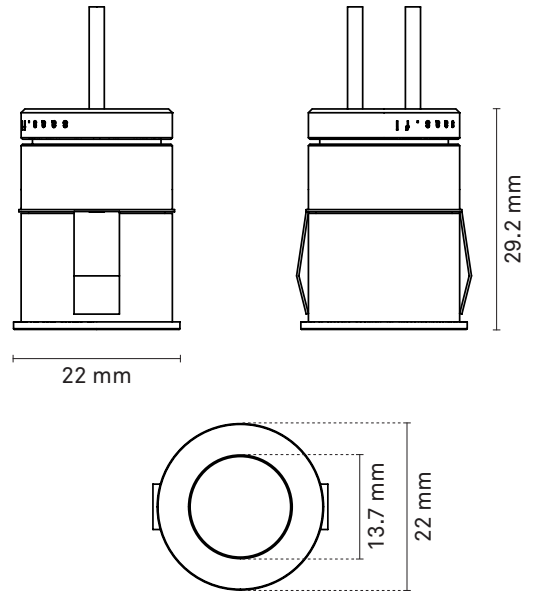

# saas blaze handrail spot

1

LED 3W	200 lumen	900 mA	2700K 3000K 4000K	ALUMINIUM	BLACK	16 / 30 / 60° ASYMMETRIC	IP65
		DALI	TRIAC	DMX	ON/OFF	L90B10 50 000h	CE