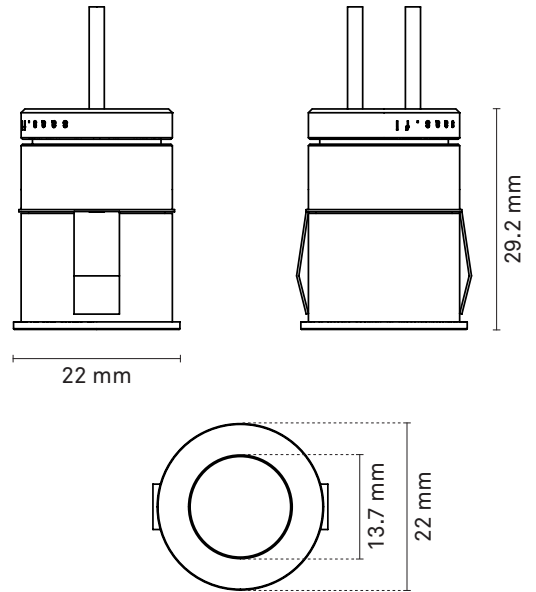

saas blaze handrail spot

1

LED 3W	200 lumen	900 mA	2700K 3000K 4000K	ALUMINIUM	BLACK	16 / 30 / 60° ASYMMETRIC	IP65
		DALI	TRIAC	DMX	ON/OFF	L90B10 50 000h	CE