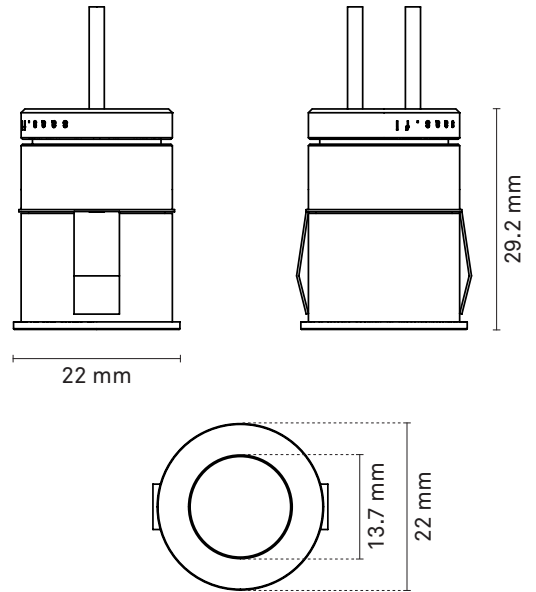

saas blaze handrail spot

1

| | | | | | | | |
|-----------|--------------|-----------|-------------------------|-----------|--------|-----------------------------|------|
| LED 3W | 200 lumen | 900 mA | 2700K 3000K 4000K | ALUMINIUM | BLACK | 16 / 30 / 60° ASYMMETRIC | IP65 |
| | | DALI | TRIAC | DMX | ON/OFF | L90B10 50 000h | CE |