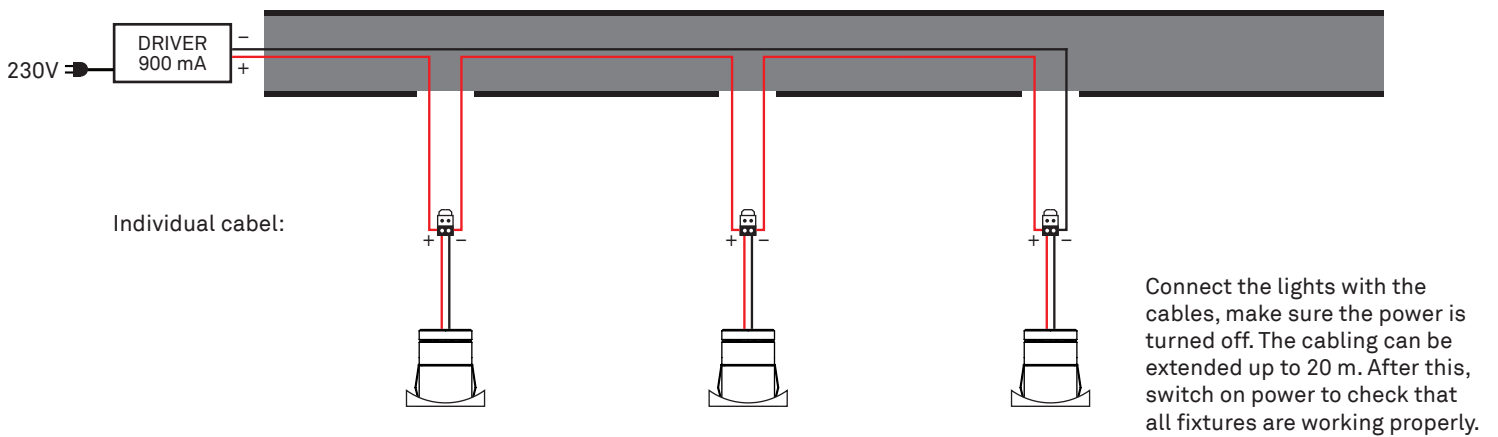

saas blaze handrail spot with adapter

1

INSTRUCTIONS

LED 3W	200 lumen	900 mA	2700K 3000K 4000K	ALUMINIUM	BLACK	16 / 30 / 60° ASYMMETRIC	IP65
	 21,5 mm	DALI	TRIAC	DMX	ON/OFF	L90B10 50 000h	CE

1

Handrail

Drill 21,5 mm holes for the led-lights.

2A

2B

3

Lastly, push the led-lights into the drilled holes. The fittings are installed in the drilled holes using the installation springs.