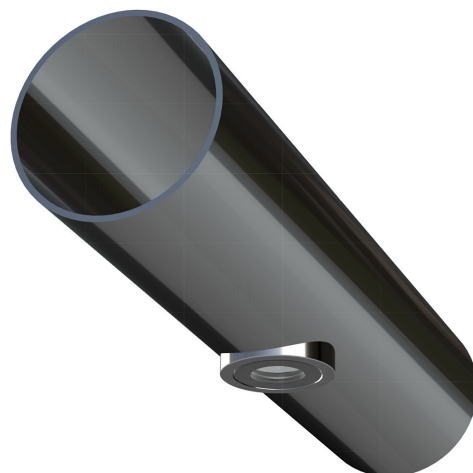

saas blaze handrail spot with adapter

1

INSTRUCTIONS

LED 3W	200 lumen	900 mA	2700K 3000K 4000K	ALUMINIUM	BLACK	16 / 30 / 60° ASYMMETRIC	IP65
	 21,5 mm	DALI	TRIAC	DMX	ON/OFF	L90B10 50 000h	CE

1

Handrail

Drill 21,5 mm holes for the led-lights.

2A

2B

3

Lastly, push the led-lights into the drilled holes. The fittings are installed in the drilled holes using the installation springs.