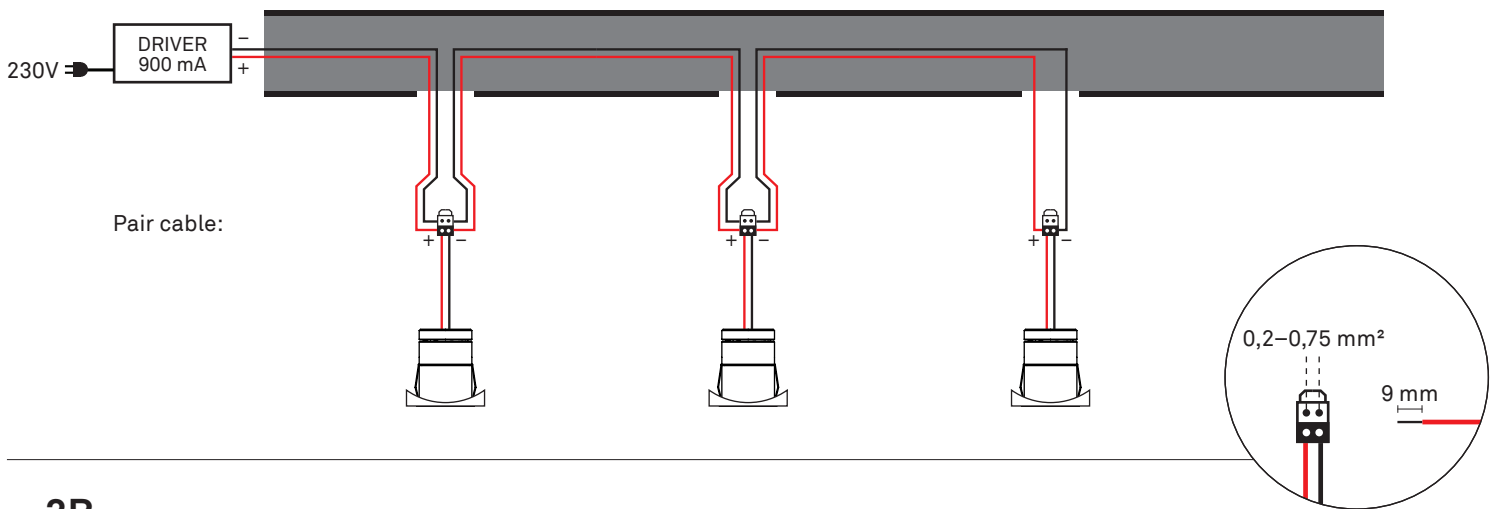

saas blaze handrail spot with adapter

1

INSTRUCTIONS

LED 3W	200 lumen	900 mA	2700K 3000K 4000K	ALUMINIUM	BLACK	16 / 30 / 60° ASYMMETRIC	IP65
	 21,5 mm	DALI	TRIAC	DMX	ON/OFF	L90B10 50 000h	CE

1

Handrail

Drill 21,5 mm holes for the led-lights.

2A

2B

3

Lastly, push the led-lights into the drilled holes. The fittings are installed in the drilled holes using the installation springs.