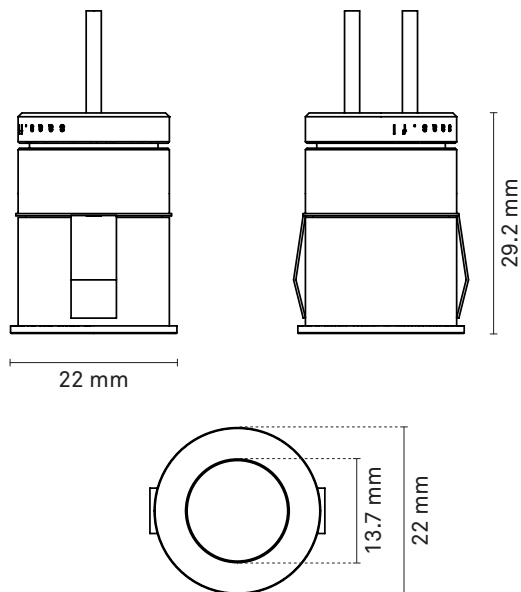

saas blaze handrail spot with adapter

1

INSTRUCTIONS

LED 3W	200 lumen	900 mA	2700K 3000K 4000K	ALUMINIUM	BLACK	16 / 30 / 60° ASYMMETRIC	IP65
	 21,5 mm	DALI	TRIAC	DMX	ON/OFF	L90B10 50 000h	CE

1

Handrail

Drill 21,5 mm holes for the led-lights.

2A

2B

3

Lastly, push the led-lights into the drilled holes. The fittings are installed in the drilled holes using the installation springs.