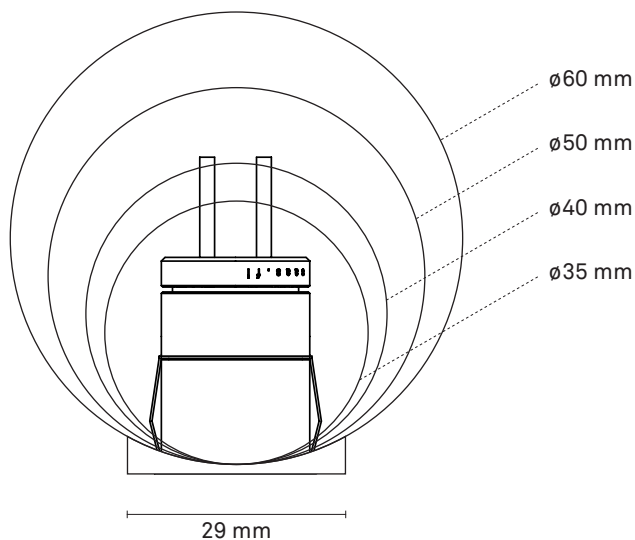

saas blaze handrail spot with adapter

1

INSTRUCTIONS

LED 3W	200 lumen	900 mA	2700K 3000K 4000K	ALUMINIUM	BLACK	16 / 30 / 60° ASYMMETRIC	IP65
	 21,5 mm	DALI	TRIAC	DMX	ON/OFF	L90B10 50 000h	CE

1

Handrail

Drill 21,5 mm holes for the led-lights.

2A

2B

3

Lastly, push the led-lights into the drilled holes. The fittings are installed in the drilled holes using the installation springs.