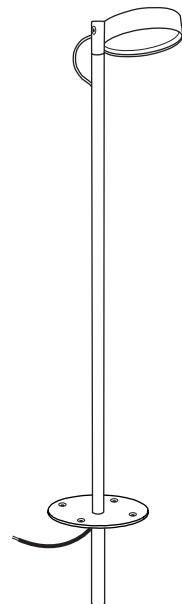

saas power moon

GROUND SPIKE INSTRUCTIONS

Power moon light fixture with ground spike

Ground spike

LED 7W	Ra 90	3 SDCM	600 lumen	350 mA	IP65	DIM
DMX	DALI	 -20°C...+50°C		L90B10 50 000h		

1

Driver 350mA