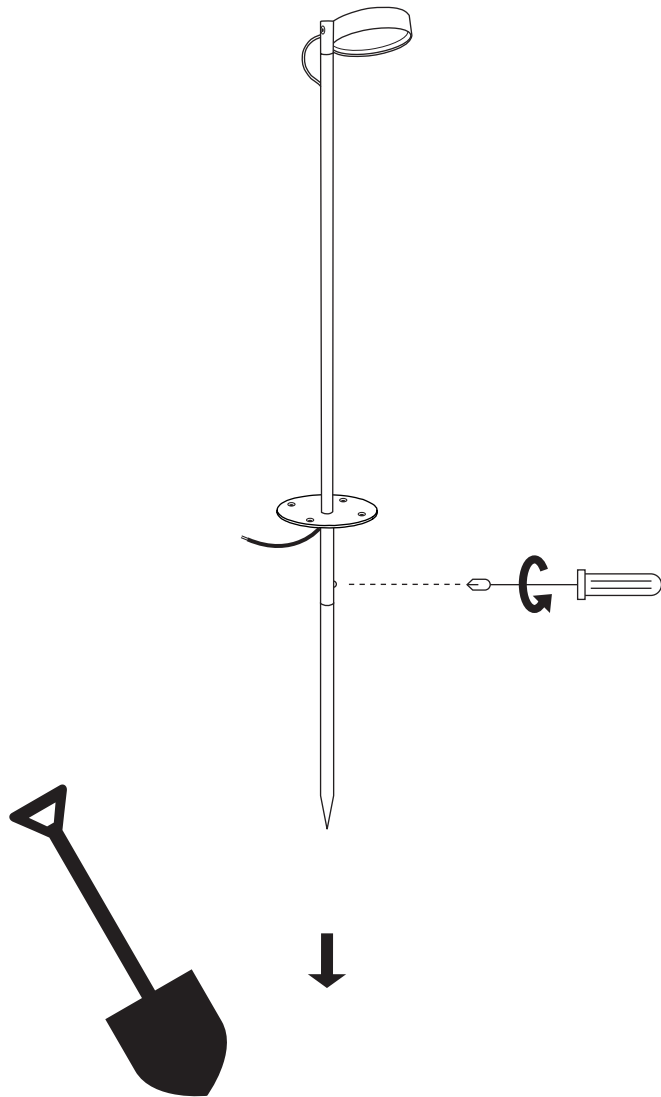

saas power moon

GROUND SPIKE INSTRUCTIONS

Power moon light fixture with ground spike

Ground spike

LED 7W	Ra 90	3 SDCM	600 lumen	350 mA	IP65	DIM
DMX	DALI	 -20°C...+50°C		L90B10 50 000h		

1

Driver 350mA