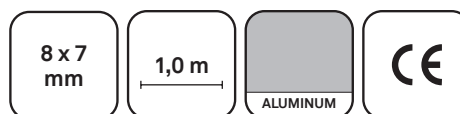

saas top view 06x06 profile

Profile inner width 6mm

Product numbers

1000 2388