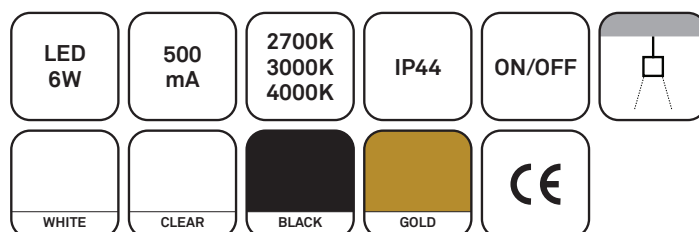

SPARKLE

INSTRUCTIONS

! Read these instructions carefully before commencing installation and retain for future reference. The luminaire should be installed by a licensed electrician and in accordance with local regulations. Make sure that the power is off before installation or maintenance.

1

2

3

PRI

SEC
+ -

4

5

6