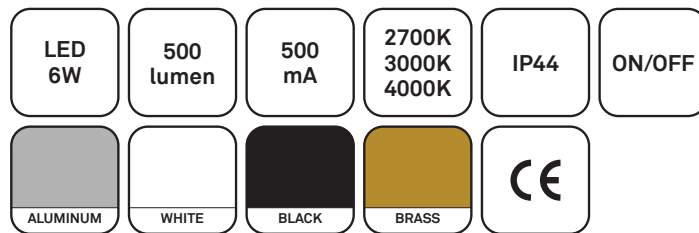

STICK

INSTRUCTIONS

! Read these instructions carefully before commencing installation and retain for future reference. The luminaire should be installed by a licensed electrician and in accordance with local regulations. Make sure that the power is off before installation or maintenance.

1

2

3

PRI

SEC
+ -

4

5

6