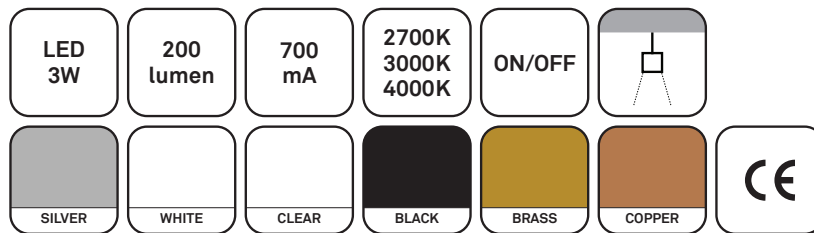

TUBE

INSTRUCTIONS

! Read these instructions carefully before commencing installation and retain for future reference. The luminaire should be installed by a licensed electrician and in accordance with local regulations. Make sure that the power is off before installation or maintenance.

1

2

3

PRI

SEC

+

-

4