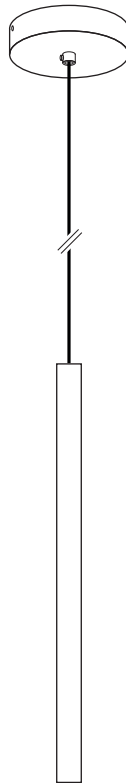

TUBE

INSTRUCTIONS

! Read these instructions carefully before commencing installation and retain for future reference. The luminaire should be installed by a licensed electrician and in accordance with local regulations. Make sure that the power is off before installation or maintenance.

1

2

3

PRI

SEC

+

-

4

5

6

TUBE

CONNECTION

Connect in series.

⚠ The luminaire connection should be made by a licensed electrician and in accordance with local regulations. Make sure that the power is off before installation or maintenance.