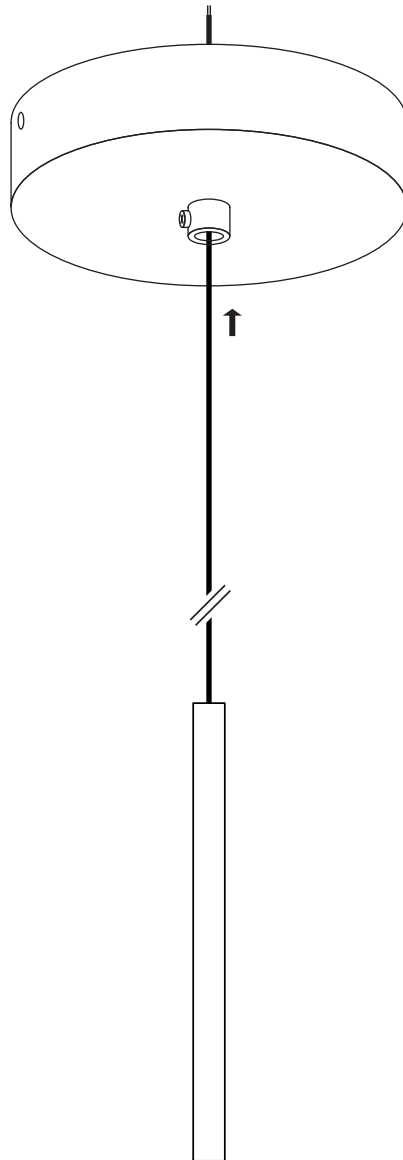

TUBE

INSTRUCTIONS

! Read these instructions carefully before commencing installation and retain for future reference. The luminaire should be installed by a licensed electrician and in accordance with local regulations. Make sure that the power is off before installation or maintenance.

1

2

3

PRI

SEC

+

-

4

5

6

TUBE

CONNECTION

Connect in series.

⚠ The luminaire connection should be made by a licensed electrician and in accordance with local regulations. Make sure that the power is off before installation or maintenance.