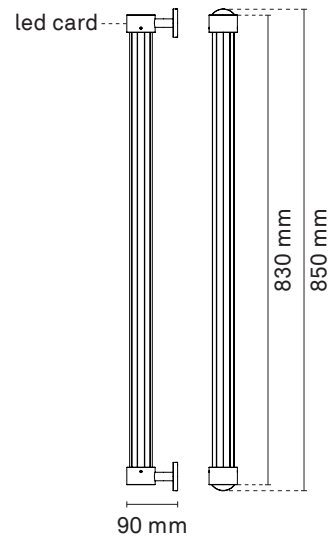

[LINK TO PRODUCT](#)

LED 6W	700mA PIPELINE	3000K 4000K	IP44	ON/OFF	CE

OPTIONS: DALI / DMX / TRIAC / 1-10V / SW