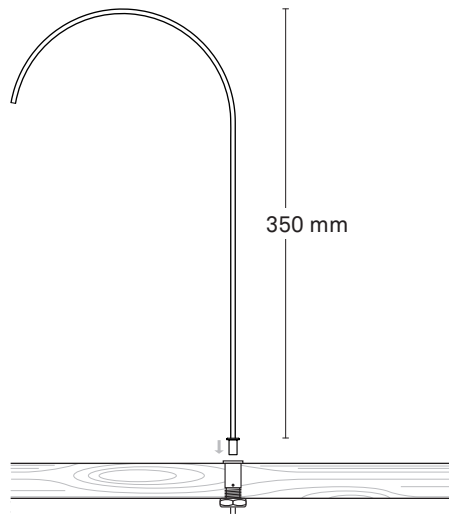

LIGHT WARE

Design Ateljé Sotamaa

[LINK TO PRODUCT](#)

OPTIONS (WHEN ORDERED WITH DRIVER): DALI / DMX / TRIAC / 1-10V / SW

Sähkönumerot

E-Nummer

Product numbers

LIGHT WARE / CHARGE 2700K
3000K
4000K

1000 1476
1000 0785
1000 1478

LIGHT WARE / DRIVER 2700K
3000K
4000K

1000 1475
1000 0784
1000 1477